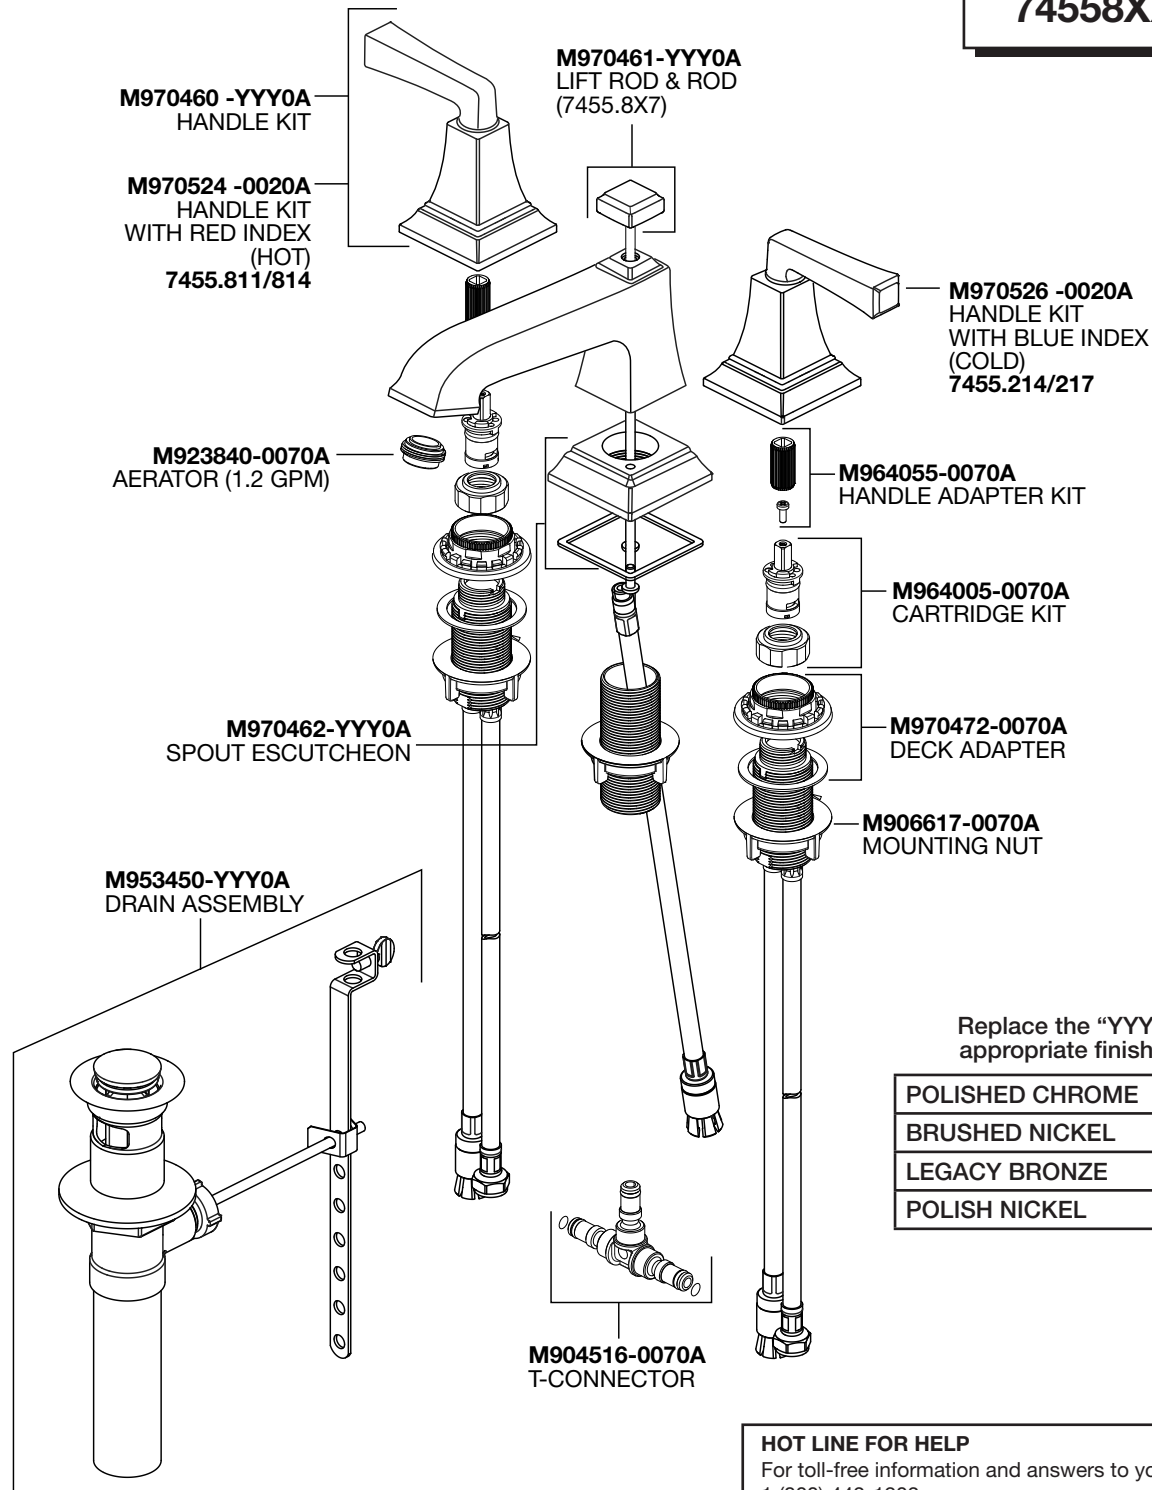

American Standard

TOWN SQUARE® S DUAL CONTROL WIDESPREAD LAVATORY

MODEL NUMBER

74558XX

Replace the "YYY" with appropriate finish code

POLISHED CHROME	002
BRUSHED NICKEL	295
LEGACY BRONZE	278
POLISH NICKEL	013