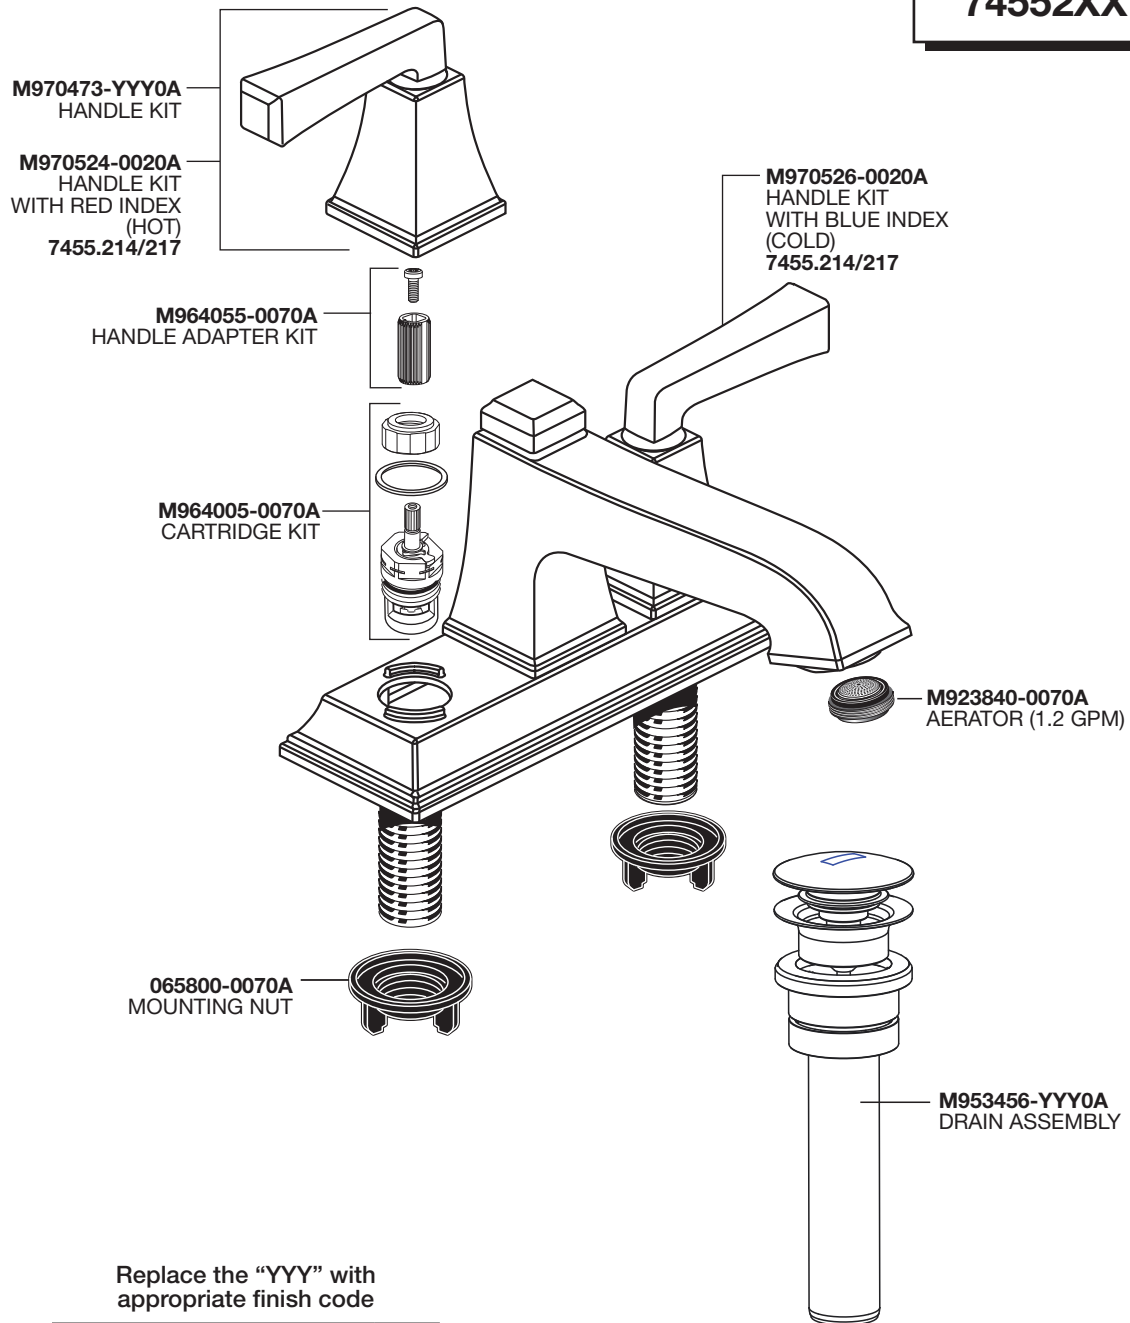

American Standard

TOWN SQUARE® S CENTERSET LAVATORY FAUCET

MODEL NUMBER

74552XX

Replace the "YYY" with appropriate finish code

POLISHED CHROME	002
POLISHED NICKEL	013
LEGACY BRONZE	278
BRUSHED NICKEL	295

HOT LINE FOR HELP