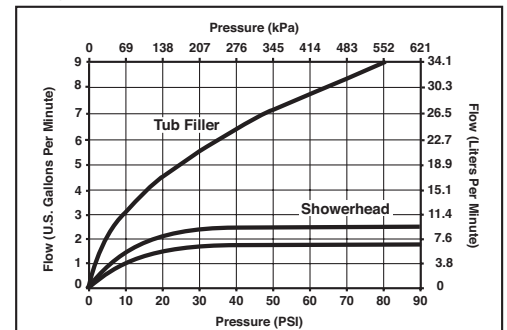

▲ Designate proper finish suffix

Using R60000-UNBX: