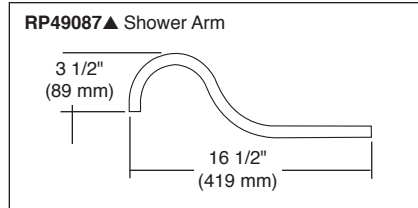

BRIZO®

TUB AND SHOWER FAUCET TRIM

- Traditional Bath Collection
- TempAssure® Thermostatic
- Valve Only (T60010)
- Shower Only (T60210)
- Tub/Shower (T60410)

Submitted Model No.: _____

Specific Features: _____

STANDARD SPECIFICATIONS:

- TempAssure® 60 series thermostatic valve cartridge.
- Thermostatic wax element maintains the outlet temperature to $\pm 3.6^\circ\text{F}$.
- Must also order MultiChoice® Universal rough valve body (R60000 Series).
- Back-to-back installation capability.
- Lever volume control handle; temperature adjustment dial.
- Graphics indicate hot/cold temperature adjustment.
- Field adjustable to limit handle rotation into hot water zone.
- All parts replaceable from the front of the valve.
- Adjusts for up to 1" wall thickness.
- Single-function showerhead (RP52090-2.5) sold with T60210-2.5 and T60410-2.5 - 2.5 gpm @ 80 psi, 9.5 L/min @ 550 kPa.
- Single-function showerhead (RP52090) sold with T60210 and T60410 - 1.75 gpm @ 80 psi, 6.6 L/min @ 550 kPa.

WARRANTY

- Lifetime limited warranty on parts (other than electronic parts and batteries) and finishes; or, for commercial users, for 5 years from date of purchase.
- 5 year limited warranty on electronic parts (other than batteries); or, for commercial users, for 1 year from the date of purchase. No warranty is provided on batteries.

COMPLIES WITH:

- ASME A112.18.1 / CSA B125.1
- ASSE 1016
- ☒ Indicates compliance to ICC/ANSI A17.1 - Valve control only
- EPA WaterSense®

▲ Designate proper finish suffix

Using R60000-UNBX:

For additional flow rate information reference the Brizo price book.

Brizo Kitchen & Bath Company

55 E. 111th Street, Indianapolis, Indiana 46280
350 South Edgeware Road, St. Thomas, ON N5P 4L1
© 2017 Brizo Kitchen & Bath Company