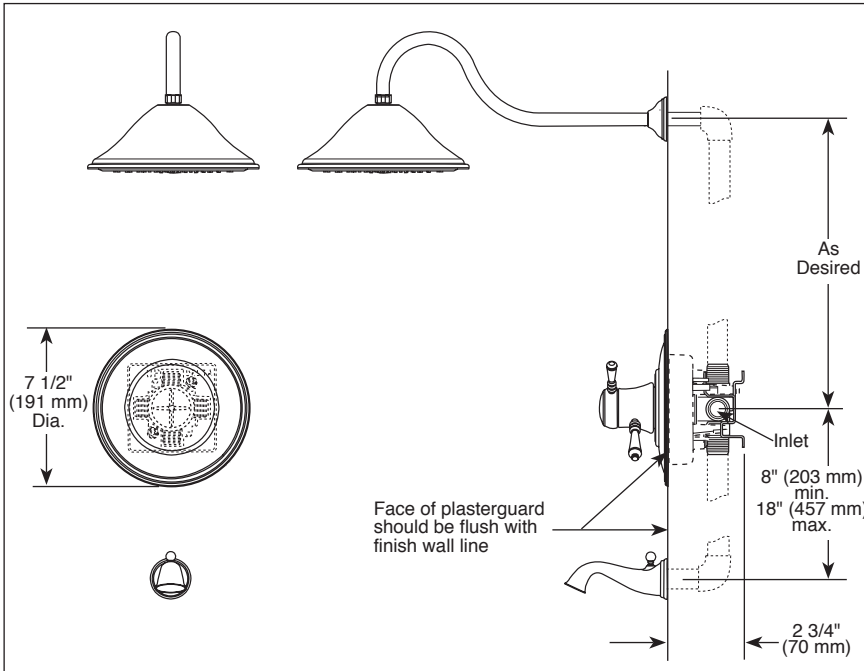

BRIZO®

TUB AND SHOWER FAUCET TRIM

- Traditional Bath Collection
- TempAssure® Thermostatic
- Valve Only (T60010)
- Shower Only (T60210)
- Tub/Shower (T60410)

Submitted Model No.: _____

Specific Features: _____

STANDARD SPECIFICATIONS:

- TempAssure® 60 series thermostatic valve cartridge.
- Thermostatic wax element maintains the outlet temperature to $\pm 3.6^\circ\text{F}$.
- Must also order MultiChoice® Universal rough valve body (R60000 Series).
- Back-to-back installation capability.
- Lever volume control handle; temperature adjustment dial.
- Graphics indicate hot/cold temperature adjustment.
- Field adjustable to limit handle rotation into hot water zone.
- All parts replaceable from the front of the valve.
- Adjusts for up to 1" wall thickness.
- Single-function showerhead (RP52090-2.5) sold with T60210-2.5 and T60410-2.5 - 2.5 gpm @ 80 psi, 9.5 L/min @ 550 kPa.
- Single-function showerhead (RP52090) sold with T60210 and T60410 - 1.75 gpm @ 80 psi, 6.6 L/min @ 550 kPa.