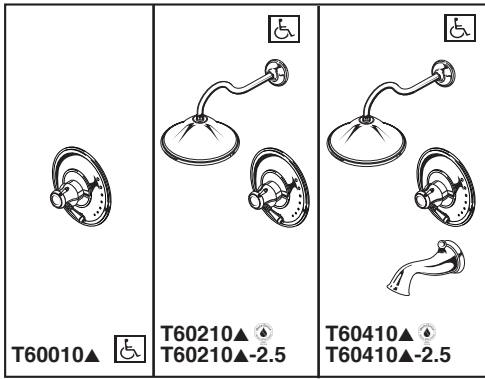

BRIZO®

TUB AND SHOWER FAUCET TRIM

- Traditional Bath Collection
- TempAssure® Thermostatic
- Valve Only (T60010)
- Shower Only (T60210)
- Tub/Shower (T60410)

Submitted Model No.: _____

Specific Features: _____

STANDARD SPECIFICATIONS:

- TempAssure® 60 series thermostatic valve cartridge.
- Thermostatic wax element maintains the outlet temperature to $\pm 3.6^\circ\text{F}$.
- Must also order MultiChoice® Universal rough valve body (R60000 Series).
- Back-to-back installation capability.
- Lever volume control handle; temperature adjustment dial.
- Graphics indicate hot/cold temperature adjustment.
- Field adjustable to limit handle rotation into hot water zone.
- All parts replaceable from the front of the valve.
- Adjusts for up to 1" wall thickness.
- Single-function showerhead (RP52090-2.5) sold with T60210-2.5 and T60410-2.5 - 2.5 gpm @ 80 psi, 9.5 L/min @ 550 kPa.
- Single-function showerhead (RP52090) sold with T60210 and T60410 - 1.75 gpm @ 80 psi, 6.6 L/min @ 550 kPa.