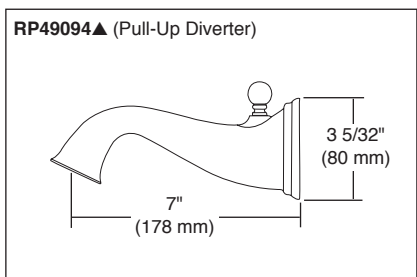

BRIZO®

TUB AND SHOWER FAUCET TRIM

- Traditional Bath Collection
- TempAssure® Thermostatic
- Valve Only (T60010)
- Shower Only (T60210)
- Tub/Shower (T60410)

Submitted Model No.: _____

Specific Features: _____

STANDARD SPECIFICATIONS:

- TempAssure® 60 series thermostatic valve cartridge.
- Thermostatic wax element maintains the outlet temperature to $\pm 3.6^\circ\text{F}$.
- Must also order MultiChoice® Universal rough valve body (R60000 Series).
- Back-to-back installation capability.
- Lever volume control handle; temperature adjustment dial.
- Graphics indicate hot/cold temperature adjustment.
- Field adjustable to limit handle rotation into hot water zone.
- All parts replaceable from the front of the valve.
- Adjusts for up to 1" wall thickness.
- Single-function showerhead (RP52090-2.5) sold with T60210-2.5 and T60410-2.5 - 2.5 gpm @ 80 psi, 9.5 L/min @ 550 kPa.
- Single-function showerhead (RP52090) sold with T60210 and T60410 - 1.75 gpm @ 80 psi, 6.6 L/min @ 550 kPa.

WARRANTY

- Lifetime limited warranty on parts (other than electronic parts and batteries) and finishes; or, for commercial users, for 5 years from date of purchase.
- 5 year limited warranty on electronic parts (other than batteries); or, for commercial users, for 1 year from the date of purchase. No warranty is provided on batteries.

COMPLIES WITH:

- ASME A112.18.1 / CSA B125.1
- ASSE 1016
- ☒ Indicates compliance to ICC/ANSI A17.1 - Valve control only
- EPA WaterSense®

▲ Designate proper finish suffix

Using R60000-UNBX:

For additional flow rate information reference the Brizo price book.

Brizo Kitchen & Bath Company

55 E. 111th Street, Indianapolis, Indiana 46280
350 South Edgeware Road, St. Thomas, ON N5P 4L1
© 2017 Brizo Kitchen & Bath Company