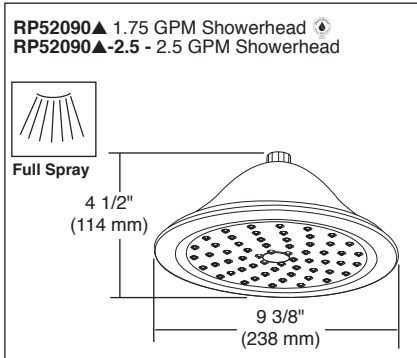

BRIZO®

TUB AND SHOWER FAUCET TRIM

- Traditional Bath Collection
- TempAssure® Thermostatic
- Valve Only (T60010)
- Shower Only (T60210)
- Tub/Shower (T60410)

Submitted Model No.: _____

Specific Features: _____

STANDARD SPECIFICATIONS:

- TempAssure® 60 series thermostatic valve cartridge.
- Thermostatic wax element maintains the outlet temperature to $\pm 3.6^\circ\text{F}$.
- Must also order MultiChoice® Universal rough valve body (R60000 Series).
- Back-to-back installation capability.
- Lever volume control handle; temperature adjustment dial.
- Graphics indicate hot/cold temperature adjustment.
- Field adjustable to limit handle rotation into hot water zone.
- All parts replaceable from the front of the valve.
- Adjusts for up to 1" wall thickness.
- Single-function showerhead (RP52090-2.5) sold with T60210-2.5 and T60410-2.5 - 2.5 gpm @ 80 psi, 9.5 L/min @ 550 kPa.
- Single-function showerhead (RP52090) sold with T60210 and T60410 - 1.75 gpm @ 80 psi, 6.6 L/min @ 550 kPa.

WARRANTY

- Lifetime limited warranty on parts (other than electronic parts and batteries) and finishes; or, for commercial users, for 5 years from date of purchase.
- 5 year limited warranty on electronic parts (other than batteries); or, for commercial users, for 1 year from the date of purchase. No warranty is provided on batteries.

COMPLIES WITH:

- ASME A112.18.1 / CSA B125.1
- ASSE 1016
- ☒ Indicates compliance to ICC/ANSI A17.1 - Valve control only
- EPA WaterSense®

▲ Designate proper finish suffix

Using R60000-UNBX:

For additional flow rate information reference the Brizo price book.

Brizo Kitchen & Bath Company

55 E. 111th Street, Indianapolis, Indiana 46280
350 South Edgeware Road, St. Thomas, ON N5P 4L1
© 2017 Brizo Kitchen & Bath Company