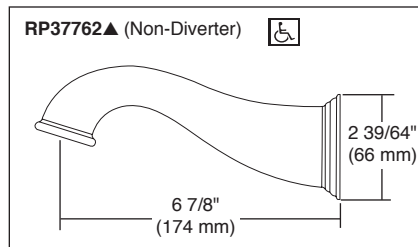

BRIZO®

TUB AND SHOWER FAUCET TRIM

- Traditional Bath Collection
- TempAssure® Thermostatic
- Valve Only (T60010)
- Shower Only (T60210)
- Tub/Shower (T60410)

Submitted Model No.: _____

Specific Features: _____

STANDARD SPECIFICATIONS:

- TempAssure® 60 series thermostatic valve cartridge.
- Thermostatic wax element maintains the outlet temperature to $\pm 3.6^\circ\text{F}$.
- Must also order MultiChoice® Universal rough valve body (R60000 Series).
- Back-to-back installation capability.
- Lever volume control handle; temperature adjustment dial.
- Graphics indicate hot/cold temperature adjustment.
- Field adjustable to limit handle rotation into hot water zone.
- All parts replaceable from the front of the valve.
- Adjusts for up to 1" wall thickness.
- Single-function showerhead (RP52090-2.5) sold with T60210-2.5 and T60410-2.5 - 2.5 gpm @ 80 psi, 9.5 L/min @ 550 kPa.
- Single-function showerhead (RP52090) sold with T60210 and T60410 - 1.75 gpm @ 80 psi, 6.6 L/min @ 550 kPa.

WARRANTY

- Lifetime limited warranty on parts (other than electronic parts and batteries) and finishes; or, for commercial users, for 5 years from date of purchase.
- 5 year limited warranty on electronic parts (other than batteries); or, for commercial users, for 1 year from the date of purchase. No warranty is provided on batteries.

COMPLIES WITH:

- ASME A112.18.1 / CSA B125.1
- ASSE 1016
- ☒ Indicates compliance to ICC/ANSI A17.1 - Valve control only
- EPA WaterSense®

▲ Designate proper finish suffix

Using R60000-UNBX:

For additional flow rate information reference the Brizo price book.

Brizo Kitchen & Bath Company

55 E. 111th Street, Indianapolis, Indiana 46280
350 South Edgeware Road, St. Thomas, ON N5P 4L1
© 2017 Brizo Kitchen & Bath Company