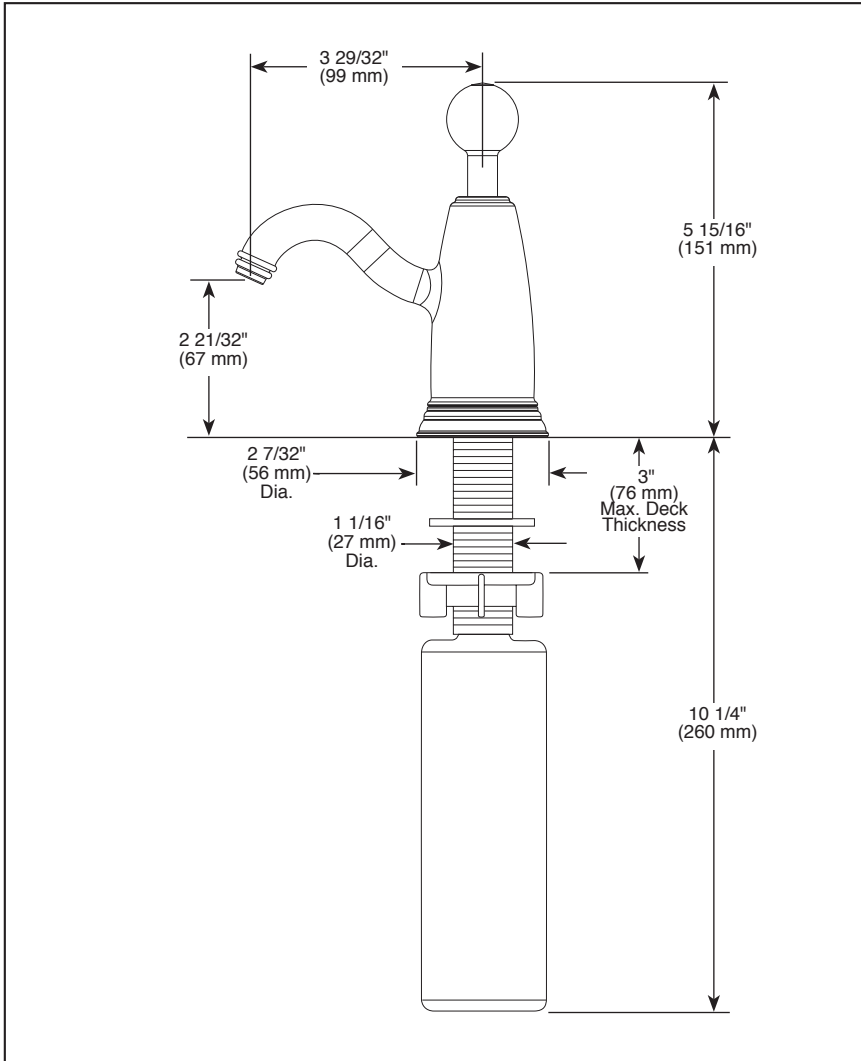

RP61024▲

Submitted Model No.: _____

Specific Features: _____

▲ Designate Proper Finish Suffix

BRIZO®

SOAP DISPENSER

STANDARD SPECIFICATIONS:

- 13 ounce bottle.
- Refillable from above the deck.
- 3" max. deck thickness.
- Includes RP30395 refill funnel.
- Fits hole size $1 \frac{3}{8}$ " +/- $\frac{1}{8}$ ".