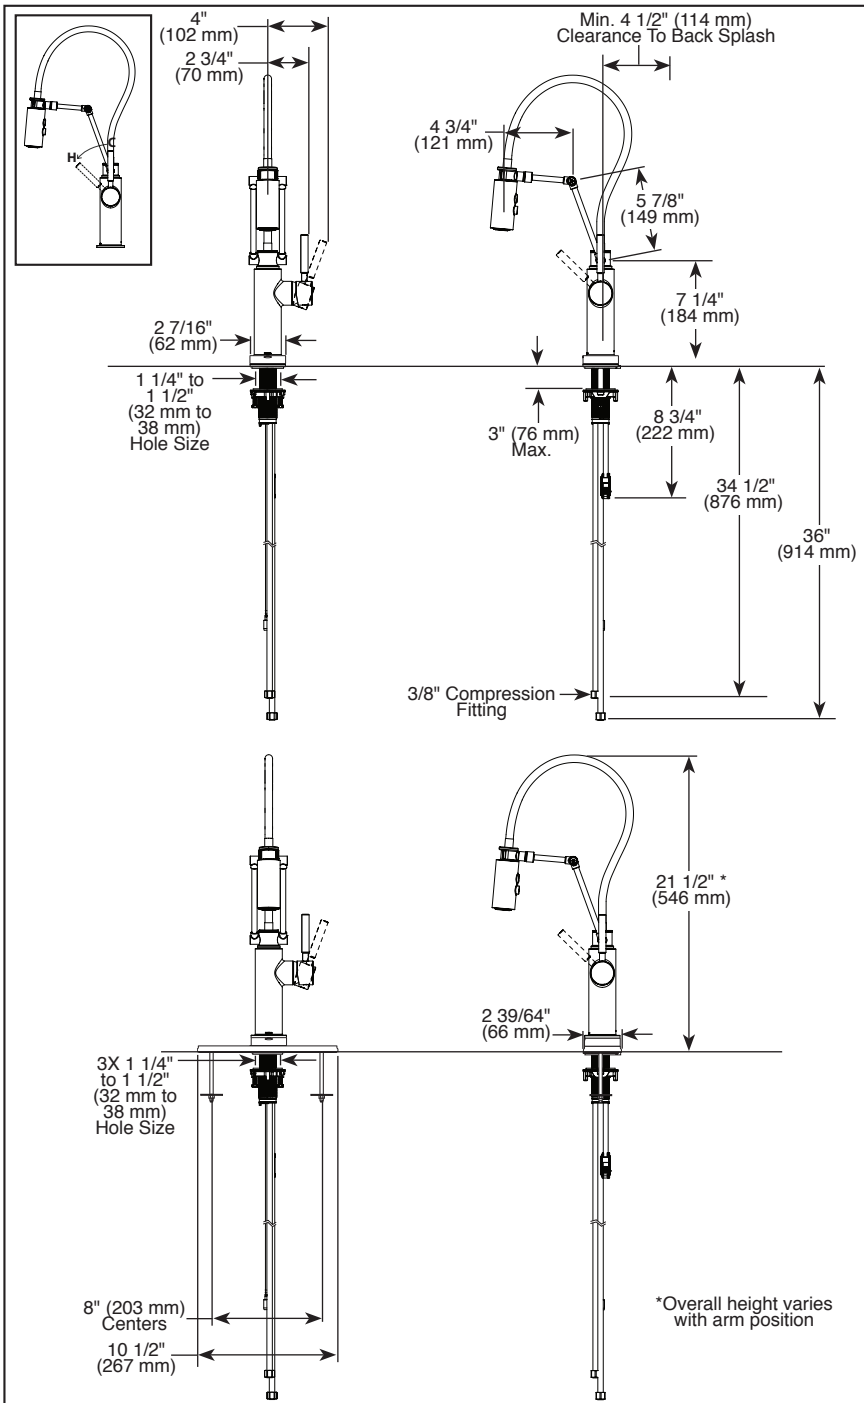

BRIZO®

KITCHEN FAUCETS

- Solna® Collection
- Single Handle Articulating Deck Mount

64221LF▲

With Optional
Escutcheon RP71451▲

Submitted Model No.:

Specific Features:

FEATURES:

- MagneDock® Magnetic Docking
- SmartTouch® on/off functionality
- TempID® indicator light shows water temperature and signals when batteries run low

STANDARD SPECIFICATIONS:

- Maximum 1.8 gpm @ 60 psi, 6.8 L/min @ 414 kPa
- One or three hole mount (escutcheon optional)
- Diamond coated ceramic cartridge
- 3/8" O.D. straight, staggered PEX supply lines
- Arm rotates 360°
- Two-function wand: aerated stream or spray
- Dual integral check valves in sprayer
- Quick Snap® connect hoses
- 23" (584 mm) above-deck exposed hose

Note: Exterior arm screws are decorative and will NOT need to be tightened during the lifetime of the faucet. Turning or removing screws may hinder arm functionality and will void the faucet warranty.