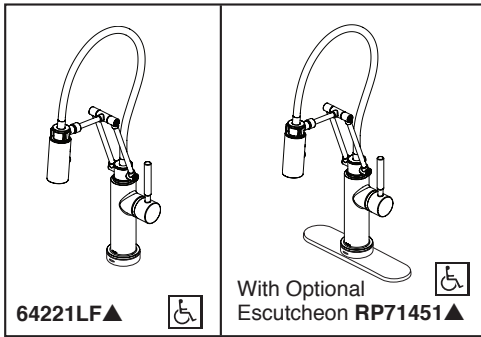

BRIZO®

KITCHEN FAUCETS

- Solna® Collection
- Single Handle Articulating Deck Mount

64221LF▲

With Optional
Escutcheon RP71451▲

Submitted Model No.:

Specific Features:

FEATURES:

- MagneDock® Magnetic Docking
- SmartTouch® on/off functionality
- TempID® indicator light shows water temperature and signals when batteries run low

STANDARD SPECIFICATIONS:

- Maximum 1.8 gpm @ 60 psi, 6.8 L/min @ 414 kPa
- One or three hole mount (escutcheon optional)
- Diamond coated ceramic cartridge
- 3/8" O.D. straight, staggered PEX supply lines
- Arm rotates 360°
- Two-function wand: aerated stream or spray
- Dual integral check valves in sprayer
- Quick Snap® connect hoses
- 23" (584 mm) above-deck exposed hose

Note: Exterior arm screws are decorative and will NOT need to be tightened during the lifetime of the faucet. Turning or removing screws may hinder arm functionality and will void the faucet warranty.