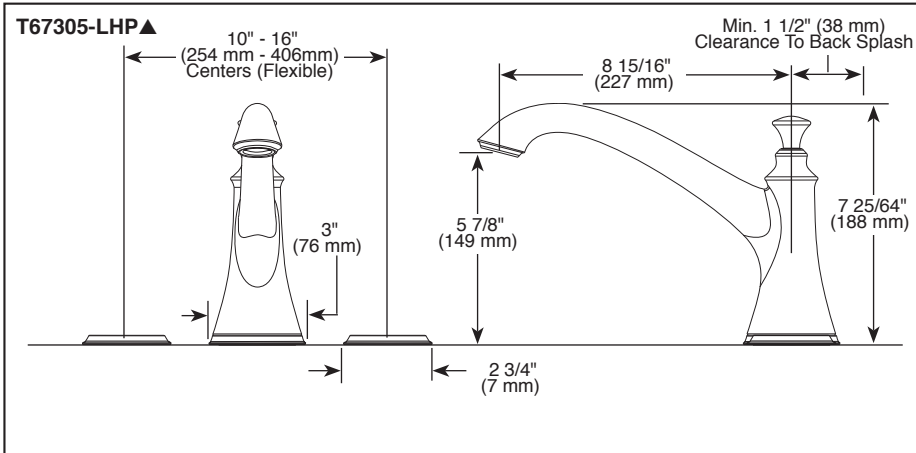

▲ Designate Proper Finish Suffix

Brizo Kitchen & Bath Company reserves the right (1) to make changes in specifications and materials, and (2) to change or discontinue models, both without notice or obligation. Dimensions are for reference only. See current full-line price book or www.brizo.com for finish options and product availability.

BSP-B-T67305-LHP Rev. F

Brizo Kitchen & Bath Company

55 E. 111th Street, Indianapolis, Indiana 46280
350 South Edgeware Road, St. Thomas, ON N5P 4L1
© 2017 Brizo Kitchen & Bath Company