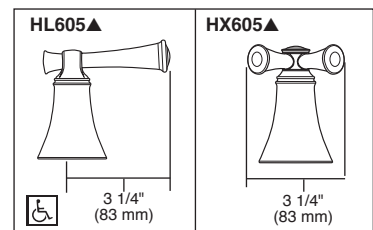

▲ Designate Proper Finish Suffix

Brizo Kitchen & Bath Company reserves the right (1) to make changes in specifications and materials, and (2) to change or discontinue models, both without notice or obligation. Dimensions are for reference only. See current full-line price book or www.brizo.com for finish options and product availability.

BSP-B-T67305-LHP Rev. F

Brizo Kitchen & Bath Company

55 E. 111th Street, Indianapolis, Indiana 46280
350 South Edgeware Road, St. Thomas, ON N5P 4L1
© 2017 Brizo Kitchen & Bath Company