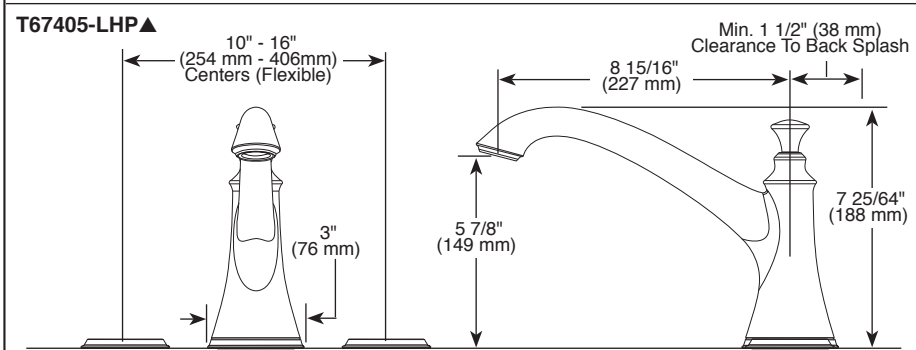

▲ Designate Proper Finish Suffix

Brizo Kitchen & Bath Company reserves the right (1) to make changes in specifications and materials, and (2) to change or discontinue models, both without notice or obligation. Dimensions are for reference only. See current full-line price book or www.brizo.com for finish options and product availability.

BSP-B-T67305-LHP Rev. F

Brizo Kitchen & Bath Company

55 E. 111th Street, Indianapolis, Indiana 46280
350 South Edgeware Road, St. Thomas, ON N5P 4L1
© 2017 Brizo Kitchen & Bath Company