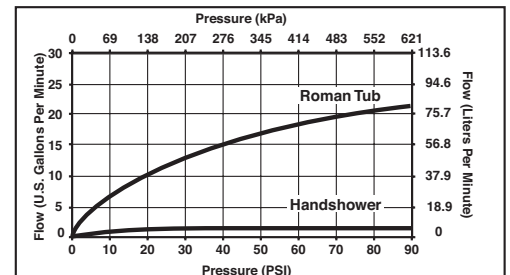

▲ Designate Proper Finish Suffix

Brizo Kitchen & Bath Company reserves the right (1) to make changes in specifications and materials, and (2) to change or discontinue models, both without notice or obligation. Dimensions are for reference only. See current full-line price book or www.brizo.com for finish options and product availability.

BSP-B-T67305-LHP Rev. F

Brizo Kitchen & Bath Company

55 E. 111th Street, Indianapolis, Indiana 46280
350 South Edgeware Road, St. Thomas, ON N5P 4L1
© 2017 Brizo Kitchen & Bath Company