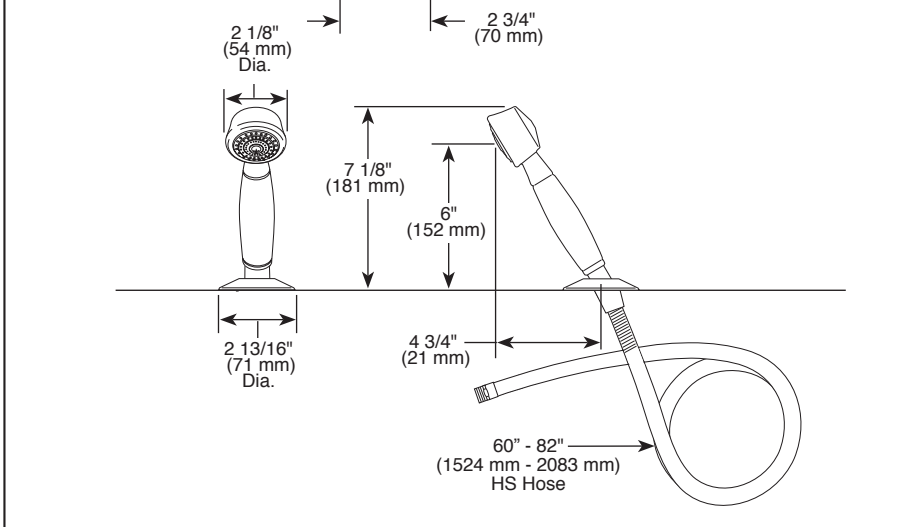

▲ Designate Proper Finish Suffix

Brizo Kitchen & Bath Company reserves the right (1) to make changes in specifications and materials, and (2) to change or discontinue models, both without notice or obligation. Dimensions are for reference only. See current full-line price book or www.brizo.com for finish options and product availability.

BSP-B-T67305-LHP Rev. F

Brizo Kitchen & Bath Company

55 E. 111th Street, Indianapolis, Indiana 46280
350 South Edgeware Road, St. Thomas, ON N5P 4L1
© 2017 Brizo Kitchen & Bath Company