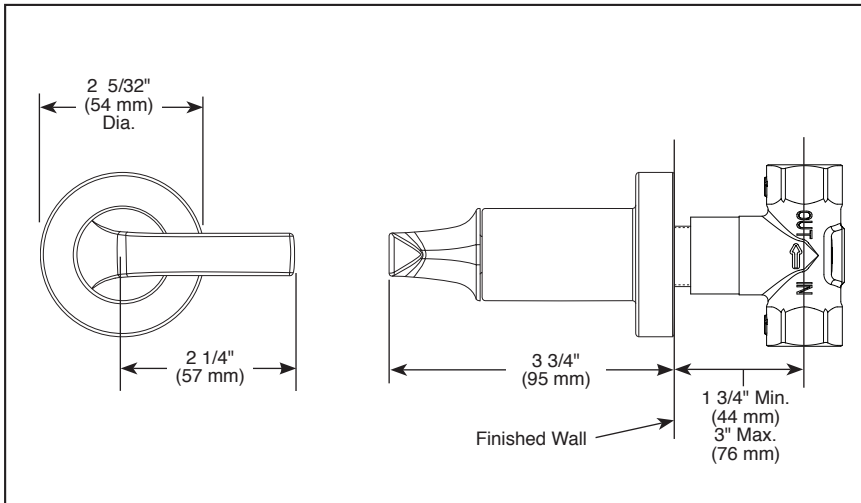

▲ Designate proper finish suffix

BRIZO®

SENSORI®

CUSTOM SHOWER TRIM

- Sotria™ Bath Collection
- Volume Control Trim

STANDARD SPECIFICATIONS

- Must also order R35600 Rough-In.
- 90° handle rotation controls volume only.
- Volume control flows up to 16.2 gpm @ 60 psi
- Maximum flow 8.2 gpm @ 60 psi per volume control when paired with Sensori Thermostatic trim.
- Volume controls are required for every outlet and every set of body sprays (up to max flow).
- All parts are replaceable from the front.
- Adjusts for wall thickness variations.
- Recommended working pressure of 45-80 PSI.
- Volume control only; must be used with temperature control device.
- Rough can accommodate up to 3 1/4" wall thickness. NOTE: some applications may require stem extender RP100304.

WARRANTY

- Lifetime limited warranty on parts (other than electronic parts and batteries) and finishes; or, for commercial users, for 5 years from date of purchase.
- 5 year limited warranty on electronic parts (other than batteries); or, for commercial users, for 1 year from the date of purchase. No warranty is provided on batteries.

COMPLIES WITH:

- ASME A112.18.1 / CSA B125.1
- Indicates compliance to ICC/ANSI A117.1- Valve control only

Brizo Kitchen & Bath Company reserves the right (1) to make changes in specifications and materials, and (2) to change or discontinue models, both without notice or obligation. Dimensions are for reference only. See current full-line price book or www.brizo.com for finish options and product availability.

BSP-B-T66650 Rev. F

Brizo Kitchen & Bath Company
55 E. 111th Street, Indianapolis, Indiana 46280
350 South Edgeware Road, St. Thomas, ON N5P 4L1
© 2018 Brizo Kitchen & Bath Company