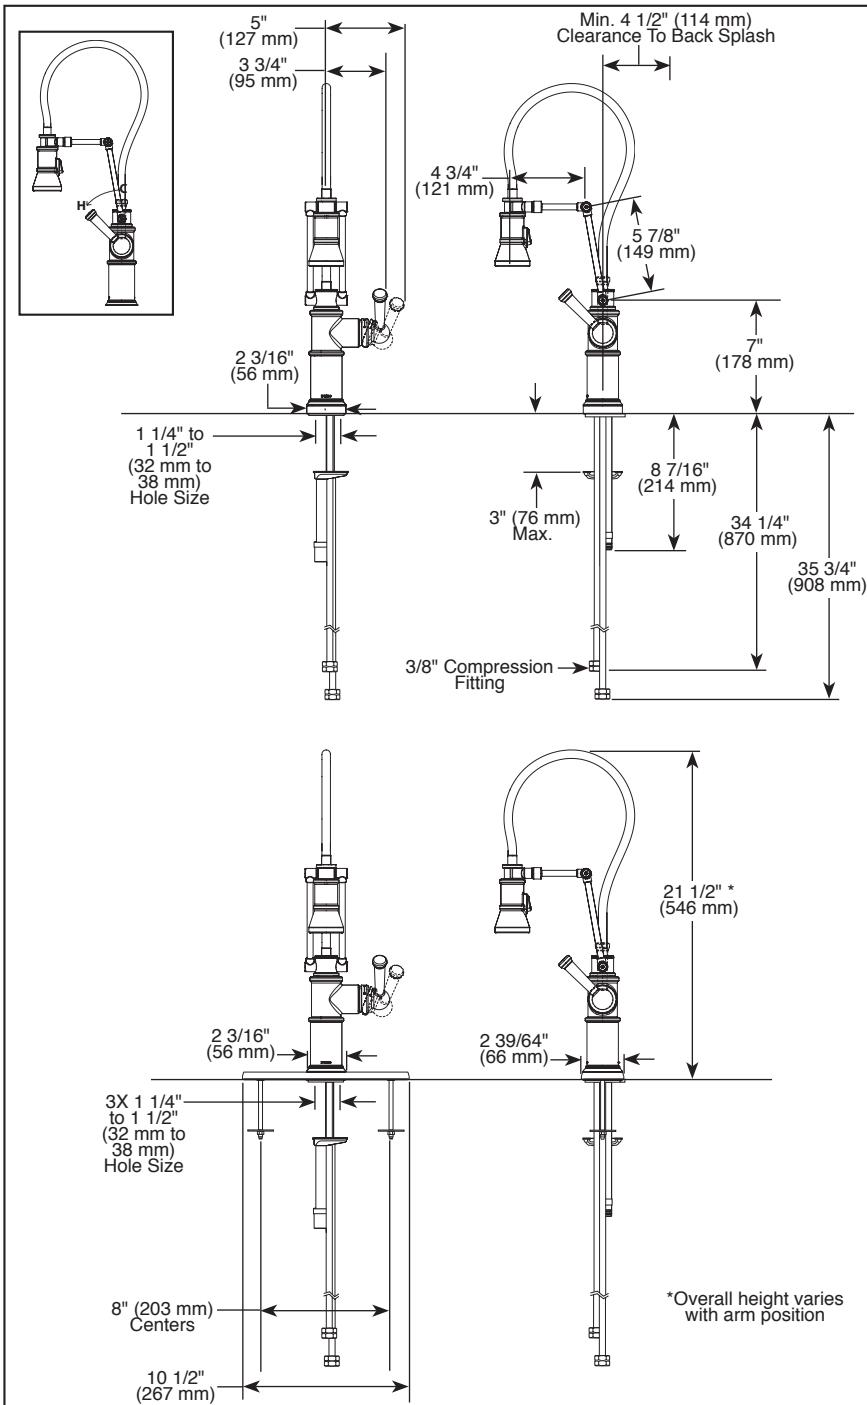

FEATURES:

- MagneDock® Magnetic Docking
- SmartTouch® On/Off Functionality
- TempID® indicator light shows water temperature and signals when batteries run low

STANDARD SPECIFICATIONS:

- Maximum 1.8 gpm @ 60 psi, 6.8 L/min @ 414 kPa
- One or three hole mount (escutcheon optional)
- Diamond coated ceramic cartridge
- Quick connect hoses
- Arm rotates 360°
- 23" (584 mm) above-deck exposed hose
- Two-function wand: aerated stream or spray
- Dual integral check valves in sprayer

Note: Exterior arm screws are decorative and will NOT need to be tightened during the lifetime of the faucet. Turning or removing screws may hinder arm functionality and will void the faucet warranty.

WARRANTY

- Lifetime limited warranty on parts (other than electronic parts and batteries) and finishes: or, for commercial users, for 5 years from date of purchase.
- 5 year limited warranty on electronic parts (other than batteries); or, for commercial users, for 1 year from the date of purchase. No warranty is provided on batteries.

COMPLIES WITH:

- ASME A112.18.1 / CSA B125.1
- ♿ Indicates compliance to ICC/ANSI A117.1
- Verified compliant with .25% weighted average Pb content regulations.

▲ Designate proper finish suffix

Brizo Kitchen & Bath Company reserves the right (1) to make changes in specifications and materials, and (2) to change or discontinue models, both without notice or obligation. Dimensions are for reference only. See current full-line price book or www.brizo.com for finish options and product availability.

BSP-K-64225LF Rev. C

Brizo Kitchen & Bath Company

Indianapolis, Indiana 46280
A Division of Masco Corporation of Indiana
© 2018 Brizo Kitchen & Bath Company