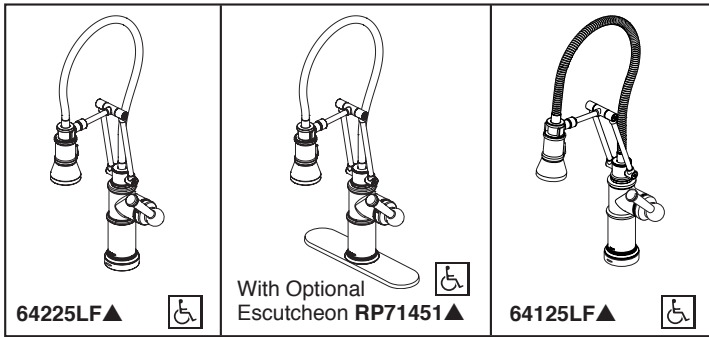

## KITCHEN FAUCETS

- Artesso® Collection
- Single Handle Articulating Deck Mount

Submitted Model No.: \_\_\_\_\_

Specific Features: \_\_\_\_\_

### STANDARD SPECIFICATIONS:

- Maximum 1.8 gpm @ 60 psi, 6.8 L/min @ 414 kPa
- One or three hole mount (escutcheon optional)
- Diamond coated ceramic cartridge
- Quick connect hoses
- Arm rotates 360°
- 23" (584 mm) above-deck exposed hose
- Two-function wand: aerated stream or spray
- Dual integral check valves in sprayer