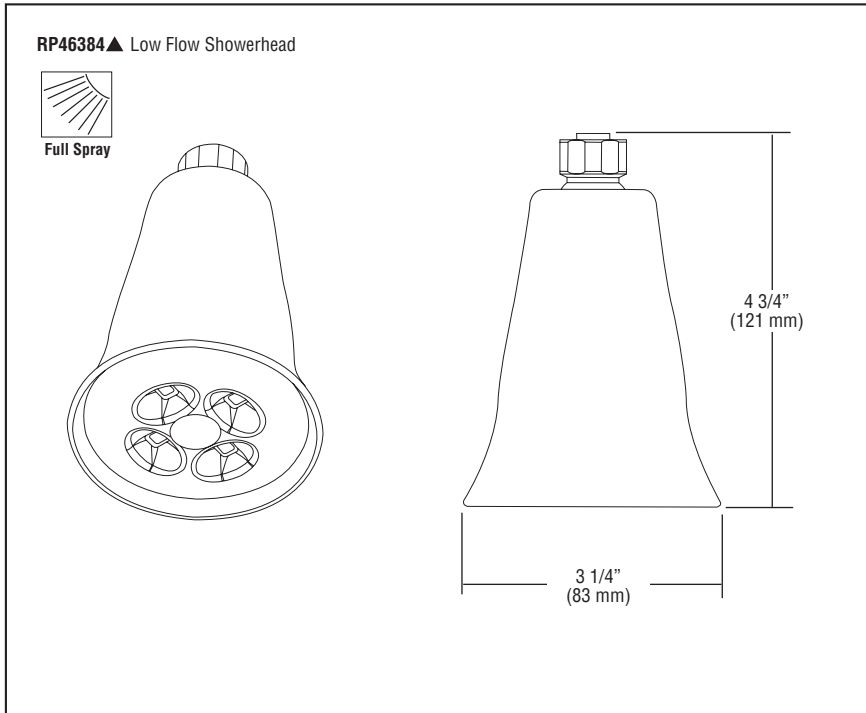

▲ Designate proper finish suffix

LOWFLOW SHOWERHEAD

- Full spray function
- H₂Okinetic Technology®

STANDARD SPECIFICATIONS:

- Full spray function.
- 1.4 GPM, 5.3 L/Min. @ 45 PSI (310kPa)
- 1.5 GPM, 5.7 L/Min. @ 80 PSI (550kPa)
- H₂Okinetic Technology®

WARRANTY

- Lifetime limited warranty on parts (other than electronic parts and batteries) and finishes: or, for commercial users, for 5 years from date of purchase.
- 5 year limited warranty on electronic parts (other than batteries); or, for commercial users, for 1 year from the date of purchase. No warranty is provided on batteries.

COMPLIES WITH:

- ASME A112.18.1 / CSA B125.1
- EPA WaterSense®

55 E 111th Street, Indianapolis, Indiana 46280
350 South Edgeware Road, St. Thomas, ON N5P 4L1
© 2015 Masco Corporation of Indiana

Delta reserves the right (1) to make changes in specifications and materials, and (2) to change or discontinue models, both without notice or obligation. Dimensions are for reference only. See current full line price book or www.deltafaucet.com for finish options and product availability.