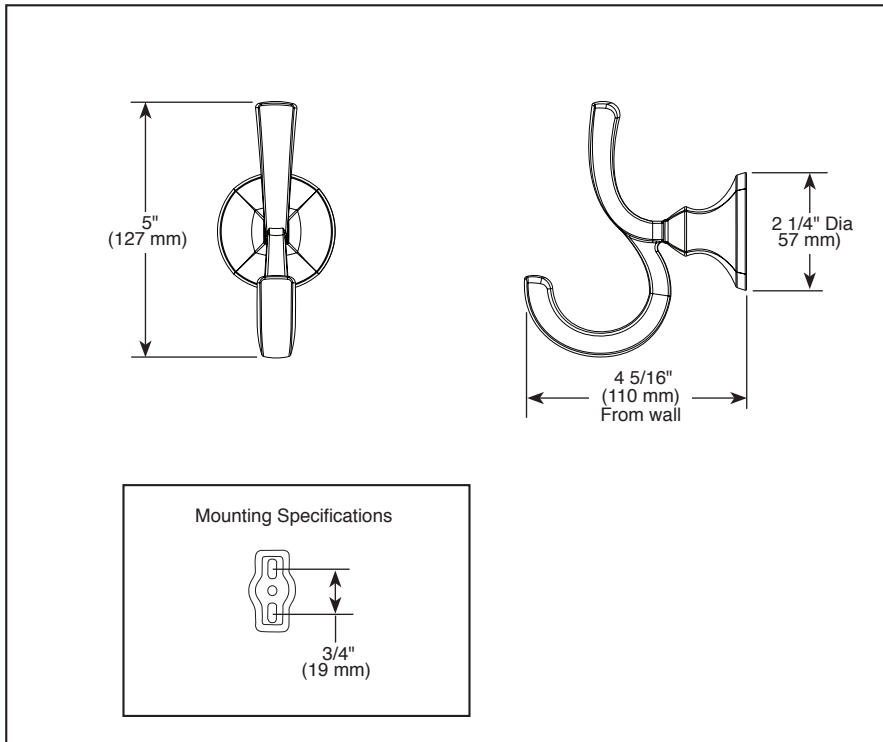

## ACCESSORIES

- Ashlyn™ Bath Collection
- Robe Hook

Submitted Model No.: \_\_\_\_\_  
 Specific Features: \_\_\_\_\_

### STANDARD SPECIFICATIONS:

- Wood blocking is preferable behind all wall surfaces. If wood blocking is not available, the following fasteners are suggested: Tile/Masonry-Plastic or lead Anchors Plaster/drywall-Toggle bolts.
- Mounting hardware included with product.