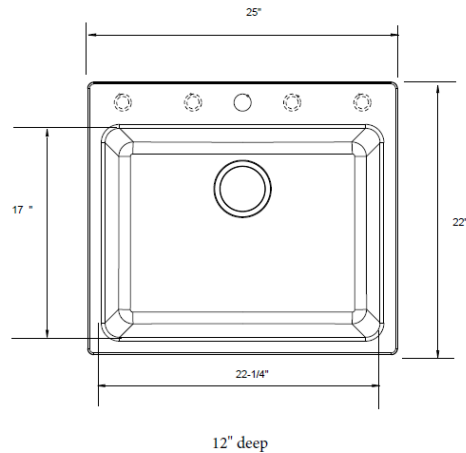

JOB INFORMATION

Job Name: _____

Contact: _____

Date Specified: _____

Specifier: _____

Contractor: _____

NOMINAL DIMENSIONS

Model 401922 shown

OVERALL	CUT OUT SIZE	BOWL DEPTH	DRAIN
25 X 22"	Template provided with approximate 1/8" reveal	12"	3-1/2"

DXF cutout templates available on our website.

BLANCO AMERICA

800.451.5782

www.blancoamerica.com

© 2017 BLANCO AMERICA