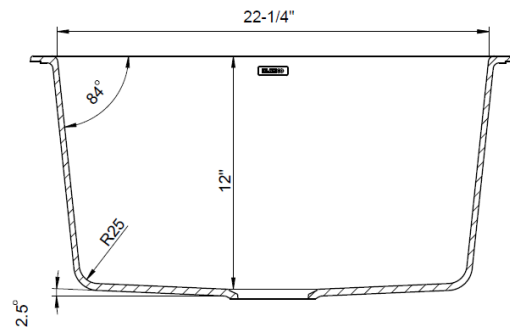

JOB INFORMATION

Job Name: _____

Contact: _____

Date Specified: _____

Specifier: _____

Contractor: _____

NOMINAL DIMENSIONS

Model 401922 shown

OVERALL	CUT OUT SIZE	BOWL DEPTH	DRAIN
25 X 22"	Template provided with approximate 1/8" reveal	12"	3-1/2"

DXF cutout templates available on our website.

BLANCO AMERICA

800.451.5782

www.blancoamerica.com

© 2017 BLANCO AMERICA