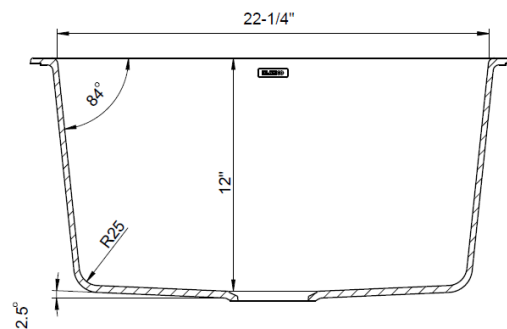

NOMINAL DIMENSIONS

Model 401922 shown

OVERALL	CUT OUT SIZE	BOWL DEPTH	DRAIN
25 X 22"	Template provided with approximate 1/8" reveal	12"	3-1/2"

DXF cutout templates available on our website.