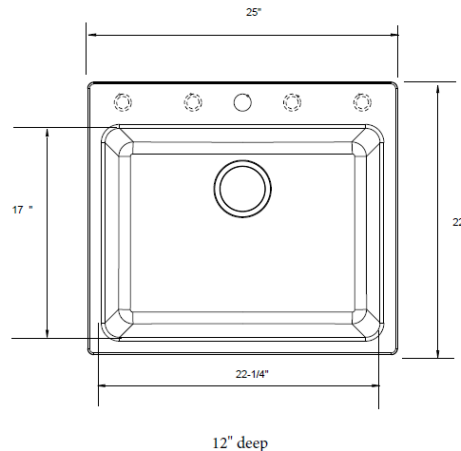

NOMINAL DIMENSIONS

Model 401922 shown

OVERALL	CUT OUT SIZE	BOWL DEPTH	DRAIN
25 X 22"	Template provided with approximate 1/8" reveal	12"	3-1/2"

DXF cutout templates available on our website.