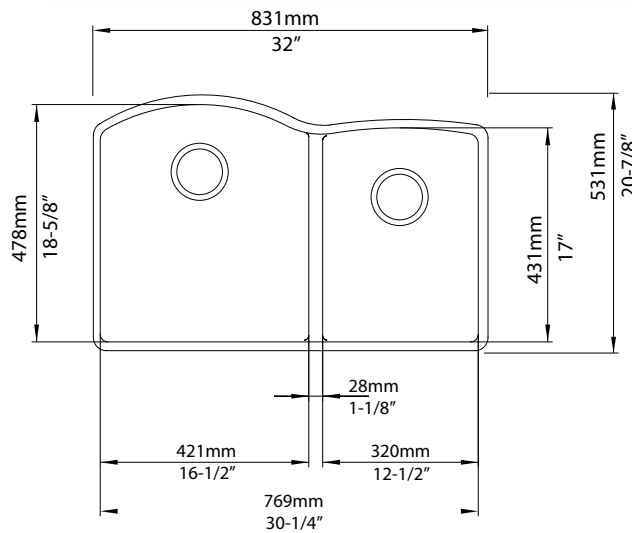

441594 1-3/4 Bowl, 9-1/2" bowl depths, BISCUIT

441595 1-3/4 Bowl, 9-1/2" bowl depths, BISCOTTI

441596 1-3/4 Bowl, 9-1/2" bowl depths, TRUFFLE

441591 1-3/4 Bowl, 9-1/2" bowl depths, CINDER

FEATURES

- Required outside cabinet: 36"
- 80% solid granite
- Heat resistant up to 536°F
- Unsurpassed cleanability backed by industry leading 7 patents!
- Resistant to scratches, stains and all household acids and alkali solutions
- Template provided with approximate 1/8" reveal
- Under mount clips included
- Limited lifetime warranty

JOB INFORMATION

Job Name: _____

Contact: _____

Date Specified: _____

Specifier: _____

Contractor: _____

Model 441597 shown

NOMINAL DIMENSIONS

OVERALL	CUTOUT SIZE	BOWL DEPTH LEFT	BOWL DEPTH RIGHT	DRAIN DIAMETER
32" x 20-7/8"	Template provided with approximate 1/8" reveal	9-1/2"	9-1/2"	3-1/2"

DXF cutout templates available on our website.

BLANCO AMERICA