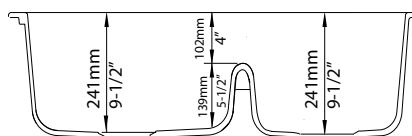

JOB INFORMATION

Job Name: _____

Contact: _____

Date Specified: _____

Specifier: _____

Contractor: _____

Model 441597 shown

NOMINAL DIMENSIONS

OVERALL	CUTOUT SIZE	BOWL DEPTH LEFT	BOWL DEPTH RIGHT	DRAIN DIAMETER
32" x 20-7/8"	Template provided with approximate 1/8" reveal	9-1/2"	9-1/2"	3-1/2"

DXF cutout templates available on our website.

BLANCO AMERICA