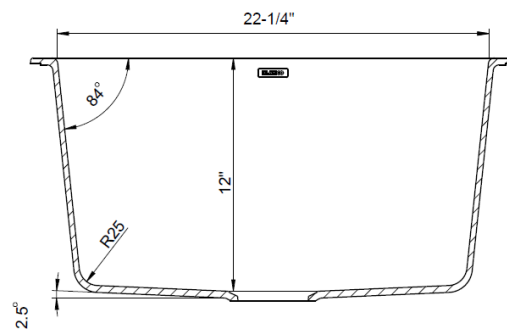

BLANCO AMERICA

800.451.5782
www.blancoamerica.com

© 2017 BLANCO AMERICA

1/17

SPEC-001