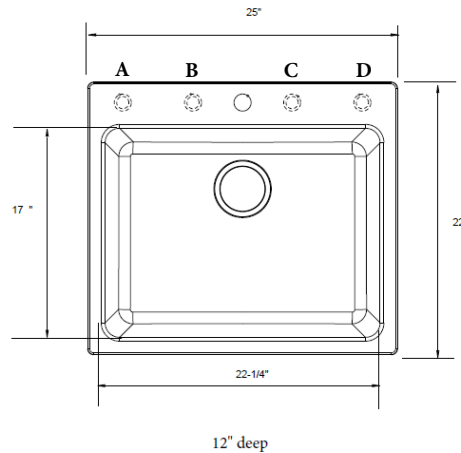

BLANCO AMERICA

800.451.5782
www.blancoamerica.com

© 2017 BLANCO AMERICA

1/17

SPEC-001