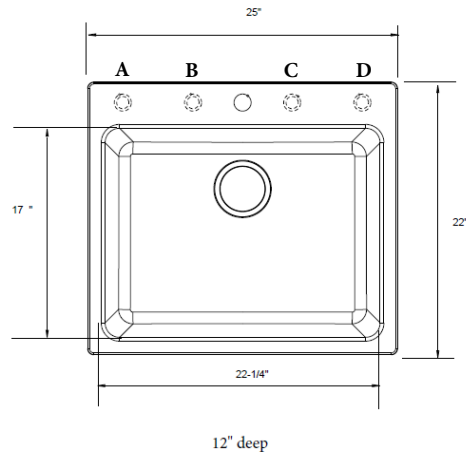

**JOB INFORMATION**

Job Name: \_\_\_\_\_

Contact: \_\_\_\_\_

Date Specified: \_\_\_\_\_

Specifier: \_\_\_\_\_

Contractor: \_\_\_\_\_

**NOMINAL DIMENSIONS**

Model 401922 shown

OVERALL	CUT OUT SIZE	BOWL DEPTH	DRAIN
25 X 22"	Template provided with approximate 1/8" reveal	12"	3-1/2"

DXF cutout templates available on our website.

**BLANCO AMERICA**

800.451.5782

www.blancoamerica.com