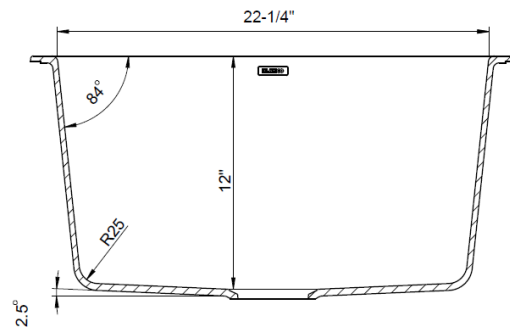

**JOB INFORMATION**

Job Name: \_\_\_\_\_

Contact: \_\_\_\_\_

Date Specified: \_\_\_\_\_

Specifier: \_\_\_\_\_

Contractor: \_\_\_\_\_

**NOMINAL DIMENSIONS**

Model 401922 shown

OVERALL	CUT OUT SIZE	BOWL DEPTH	DRAIN
25 X 22"	Template provided with approximate 1/8" reveal	12"	3-1/2"

DXF cutout templates available on our website.

**BLANCO AMERICA**

800.451.5782

www.blancoamerica.com