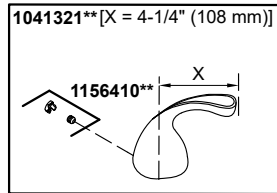

# Forté®

4-hole kitchen sink faucet with 9-1/16" spout, matching finish sides  
K-10412-CP

© 2017 Kohler Co.

# Forté®

4-hole kitchen sink faucet with 9-1/16" spout, matching finish sides  
K-10412-CP