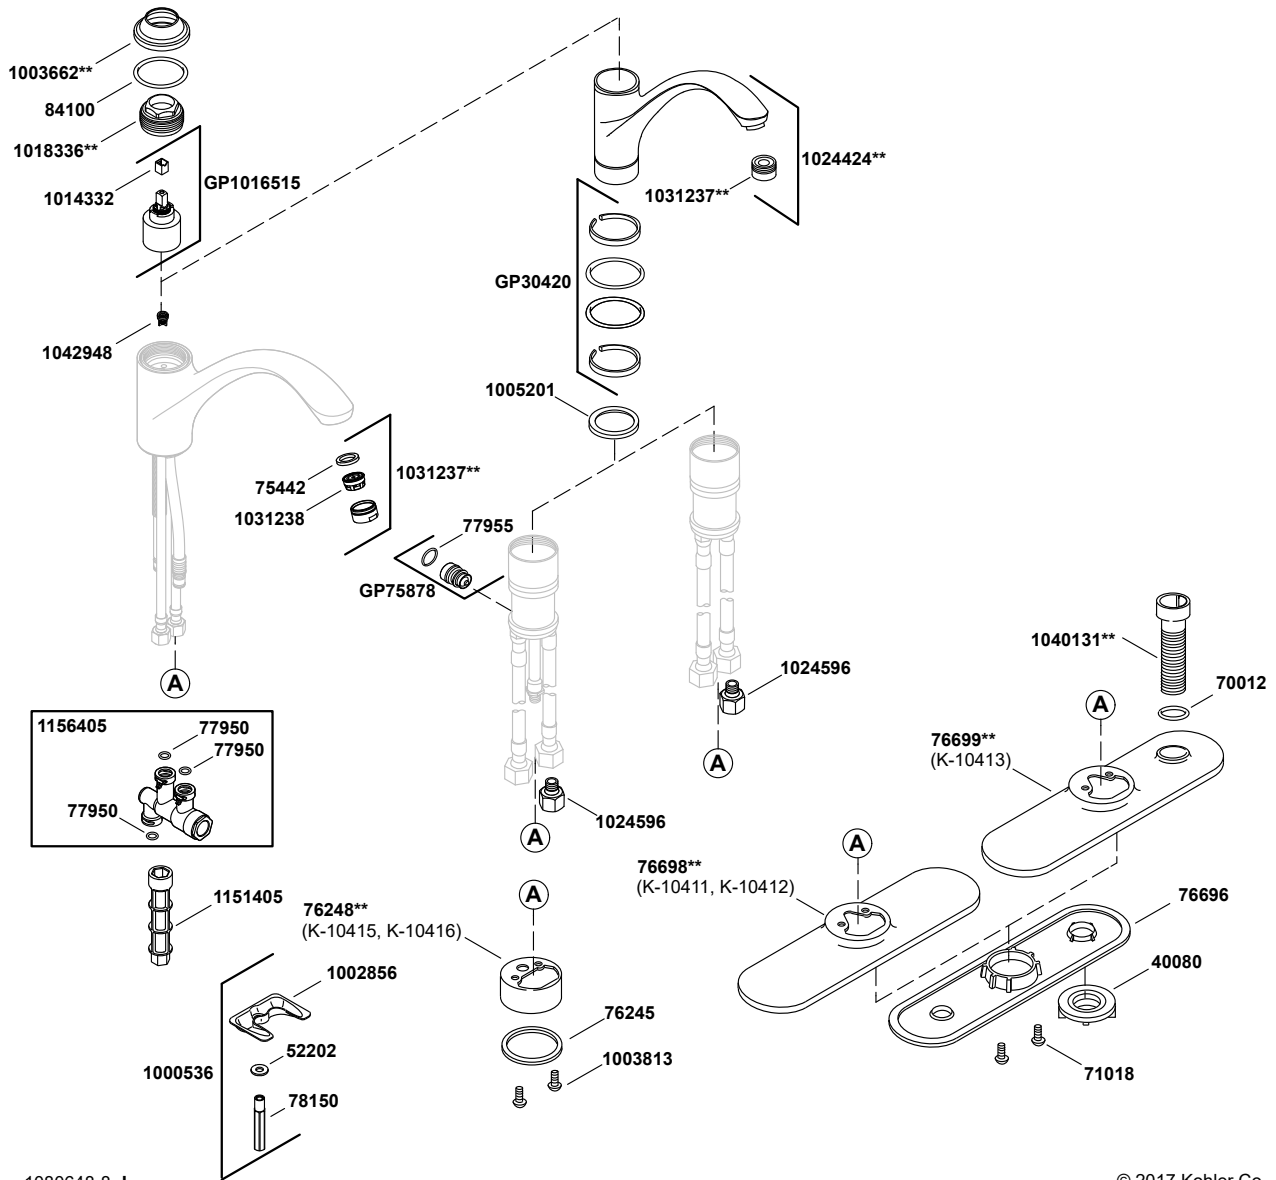

# Forté®

4-hole kitchen sink faucet with 9-1/16" spout, matching finish sides  
K-10412-CP

© 2017 Kohler Co.

# Forté®

4-hole kitchen sink faucet with 9-1/16" spout, matching finish sides  
K-10412-CP