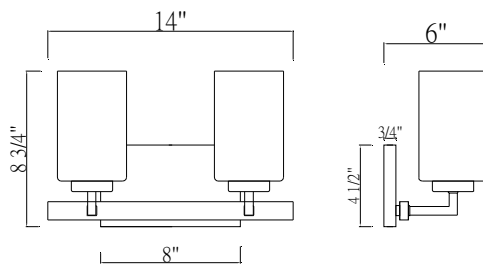

PHFVL1022ORB/BN/PC