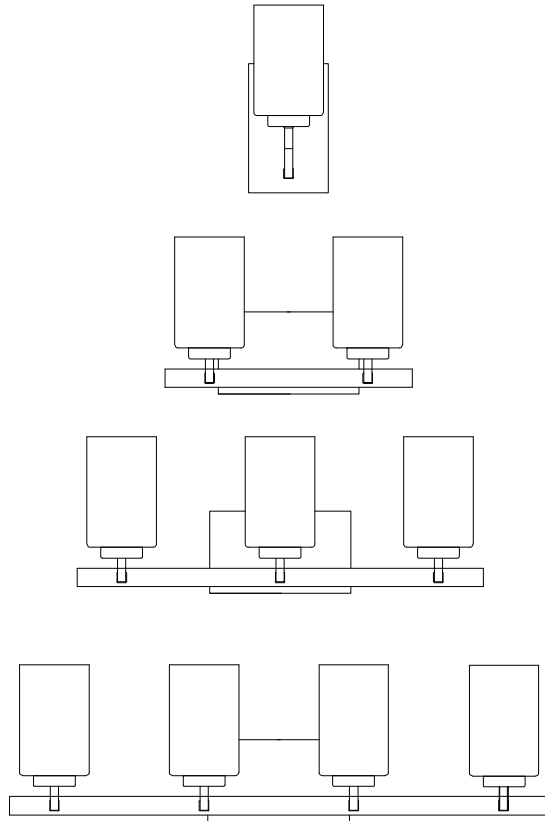

FOUNDATIONS™
BY PARK HARBOR®

Cottica

Vanity Light

PHFVL1021ORB/BN/PC

PHFVL1022ORB/BN/PC

PHFVL1023ORB/BN/PC

PHFVL1024ORB/BN/PC

- 1, 2, 3, or 4 -Light Vanity Light in Oil Rubbed Bronze, Brushed Nickel or Chrome
- Opal Etched Glass
- No special tools needed for assembly
- Dimmable: No
- Mount Position: Up Or Down
- Certification:

ETL

Damp Rated

- Backplate dimensions: 8" x 4.5" x 0.75"
- Wattage:

PHFVL1021ORB/BN/PC: Uses one 100W medium base lamps max

PHFVL1022ORB/BN/PC: Uses two 100W medium base lamps max

PHFVL1023ORB/BN/PC: Uses three 100W medium base lamps max

PHFVL1024ORB/BN/PC: Uses four 100W medium base lamps max

See dimensional drawing on back.

© 2019 Ferguson Enterprises, Inc. 000000 1/19

Fergusonshowrooms.com

PHFVL1021ORB/BN/PC

PHFVL1022ORB/BN/PC

PHFVL1023ORB/BN/PC

PHFVL1024ORB/BN/PC