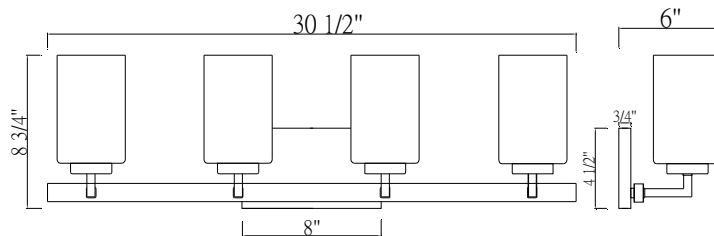

PHFVL1024ORB/BN/PC