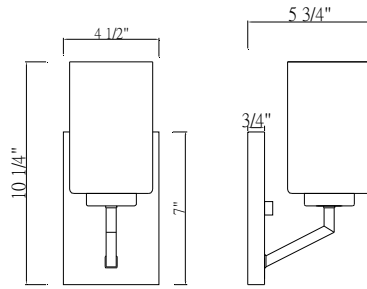

PHFVL1021ORB/BN/PC