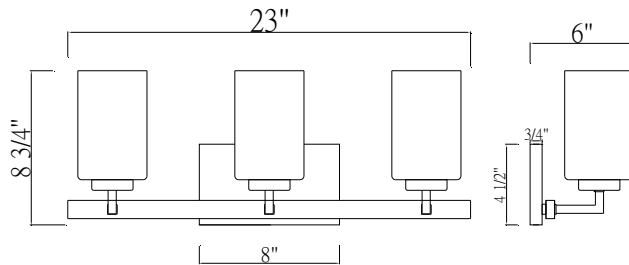

PHFVL1023ORB/BN/PC