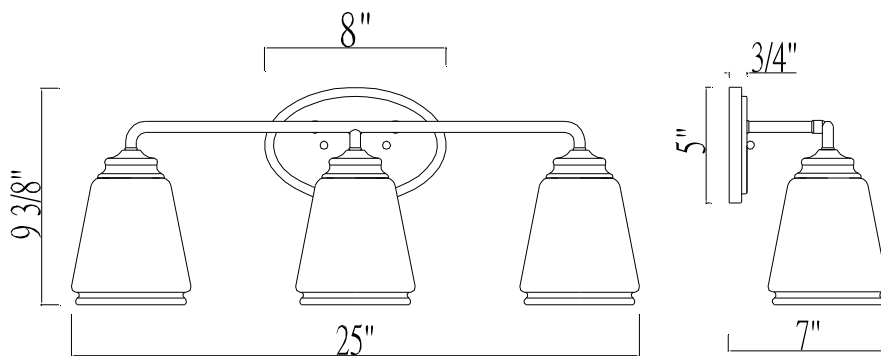

## Great Bridge

Vanity Light

**PHFVL1011ORB/BN/PC**

**PHFVL1012ORB/BN/PC**

**PHFVL1013ORB/BN/PC**

- 1, 2, or 3 -Light Vanity Light in Oil Rubbed Bronze, Brushed Nickel or Chrome
- Clear Seeded Glass
- No special tools needed for assembly
- Dimmable: No
- Mount Position: Up Or Down
- Certification:
  - ETL
  - Damp Rated
- Backplate dimensions: 8" x 5" x 0.75"
- Wattage:
  - PHFVL1011ORB/BN/PC: Uses one 100W medium base lamps max
  - PHFVL1012ORB/BN/PC: Uses two 100W medium base lamps max
  - PHFVL1013ORB/BN/PC: Uses three 100W medium base lamps max

See dimensional drawing on back.

© 2019 Ferguson Enterprises, Inc. 000000 1/19

[Fergusonshowrooms.com](http://Fergusonshowrooms.com)

**PHFVL1011ORB/BN/PC**

**PHFVL1012ORB/BN/PC**

**PHFVL1013ORB/BN/PC**