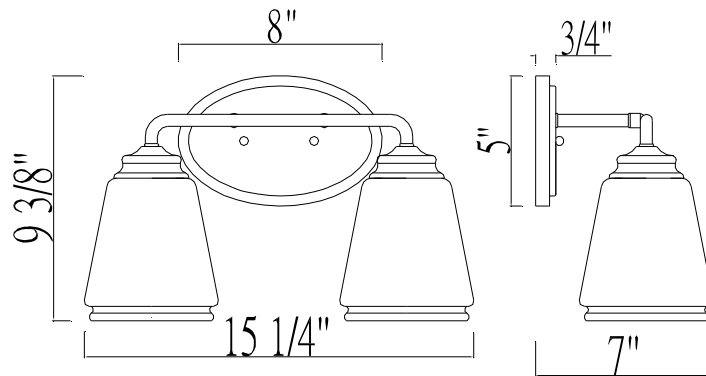

PHFVL1012ORB/BN/PC