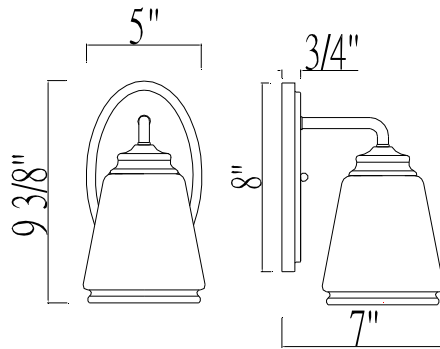

PHFVL1011ORB/BN/PC