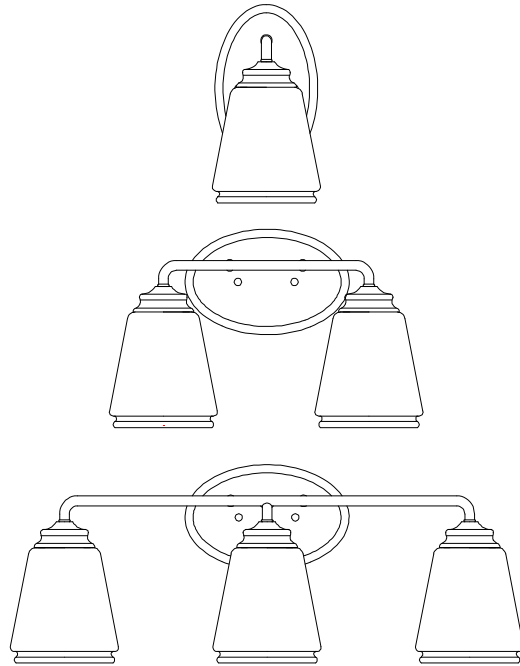

## Great Bridge

Vanity Light

**PHFVL1011ORB/BN/PC**

**PHFVL1012ORB/BN/PC**

**PHFVL1013ORB/BN/PC**

- 1, 2, or 3 -Light Vanity Light in Oil Rubbed Bronze, Brushed Nickel or Chrome
- Clear Seeded Glass
- No special tools needed for assembly
- Dimmable: No
- Mount Position: Up Or Down
- Certification:
  - ETL
  - Damp Rated
- Backplate dimensions: 8" x 5" x 0.75"
- Wattage:
  - PHFVL1011ORB/BN/PC: Uses one 100W medium base lamps max
  - PHFVL1012ORB/BN/PC: Uses two 100W medium base lamps max
  - PHFVL1013ORB/BN/PC: Uses three 100W medium base lamps max