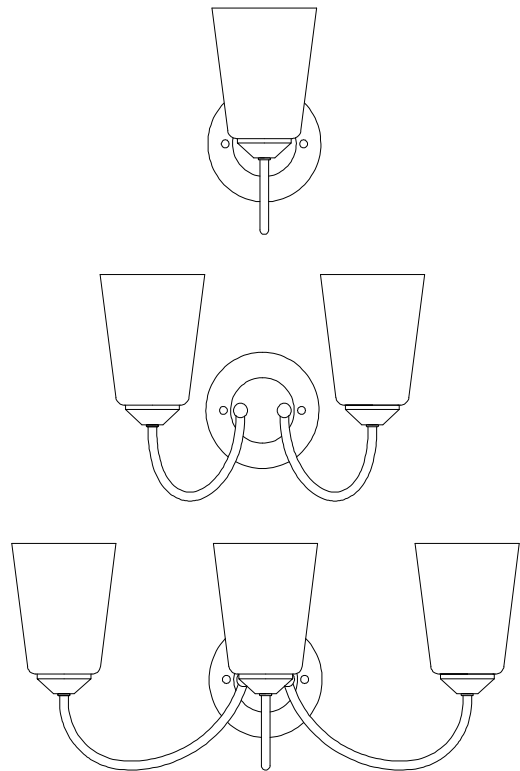

FOUNDATIONS™
BY PARK HARBOR®

Sedley

Vanity Light

PHFVL1041ORB/BN/PC

PHFVL1042ORB/BN/PC

PHFVL1043ORB/BN/PC

- 1, 2, or 3 Light Vanity Light in Oil Rubbed Bronze, Brushed Nickel or Chrome
- Etched White Glass
- No special tools needed for assembly
- Dimmable: No
- Mount Position: Up Or Down
- Certification:
 - ETL
 - Damp Rated
- Backplate dimensions: 8" x 5" x 0.875"
- Wattage:

PHFVL1041ORB/BN/PC: Uses one 100W medium base lamps max

PHFVL1042ORB/BN/PC: Uses two 100W medium base lamps max

PHFVL1043ORB/BN/PC: Uses three 100W medium base lamps max

See dimensional drawing on back.

© 2019 Ferguson Enterprises, Inc. 000000 1/19