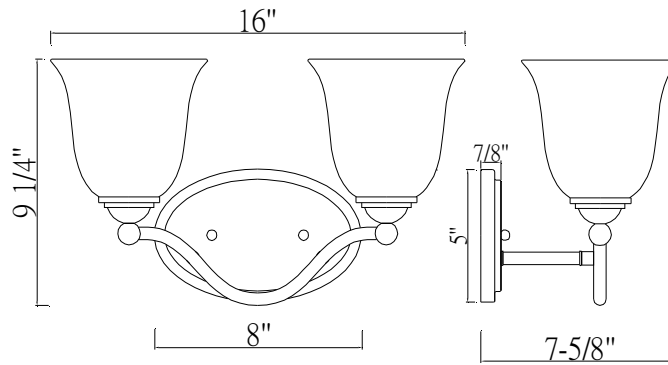

PHFVL1042ORB/BN/PC