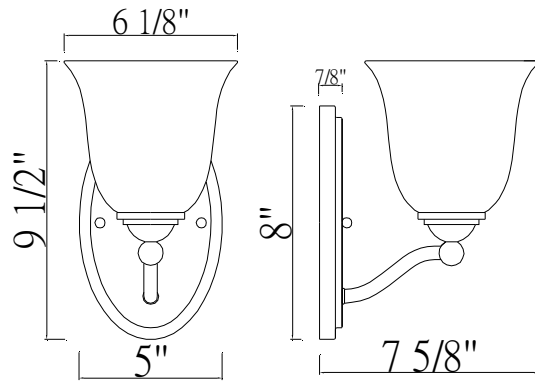

PHFVL1041ORB/BN/PC