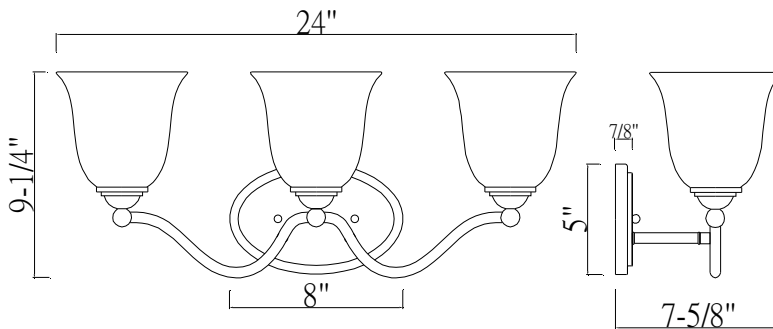

PHFVL1043ORB/BN/PC