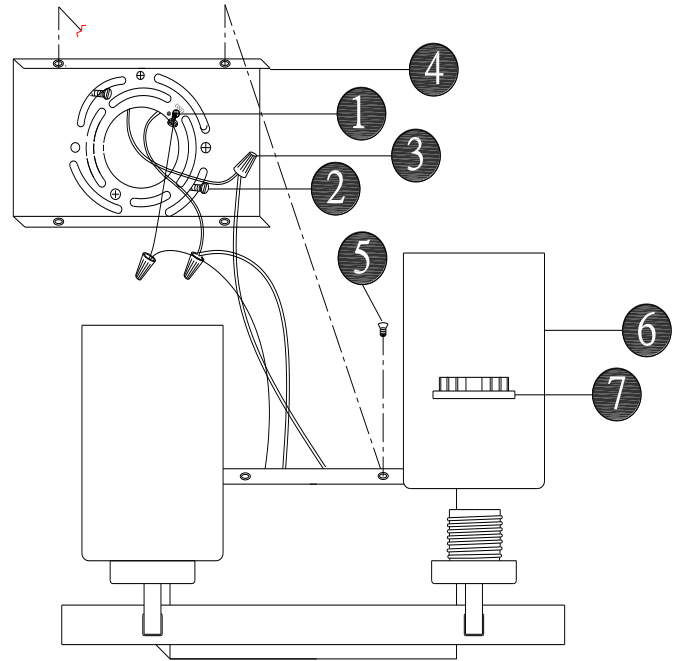

FOUNDATIONS™

BY PARK HARBOR®

Cottica

Vanity Light

PHFVL1022PC

No.	Part Name	Spanish	French	Part No.
1	Ground Screw (1pc)	Tornillo a tierra (1pc)	Vis de borne de terre (1pc)	PHSP1022PCHDWWTY
2	Mounting Screw (2pcs)	Tornillos de montaje (2pcs)	Vis de montage (2pcs)	
3	Wire Nut (3pcs)	Empalme plástico (3pcs)	Capuchon de connexion (3pcs)	
4	Mounting plate (1pc)	Placa de montaje (1pc)	Plaque de montage (1pc)	
5	Screw (4pcs)	Tornillos (4pcs)	Vis (4pcs)	PHSP1021GLSWTY
6	Glass Shade (2pcs)	Pantalla de vidrio (2pcs)	Abat-jour en verre (2pcs)	
7	Socket Ring (2pcs)	Anillo de zocalo (2pcs)	Bague de douille (2pcs)	