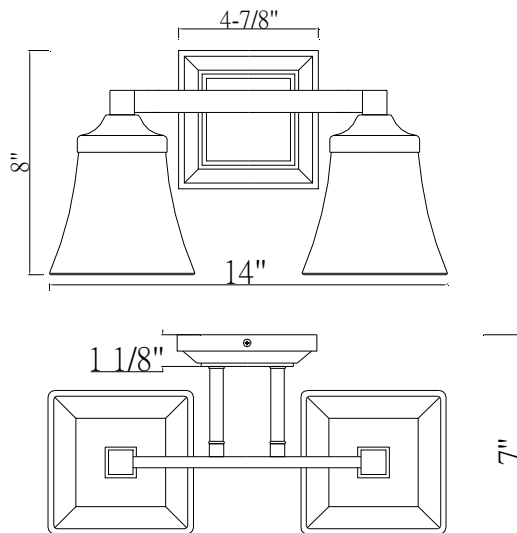

PHFVL1001ORB/BN/PC