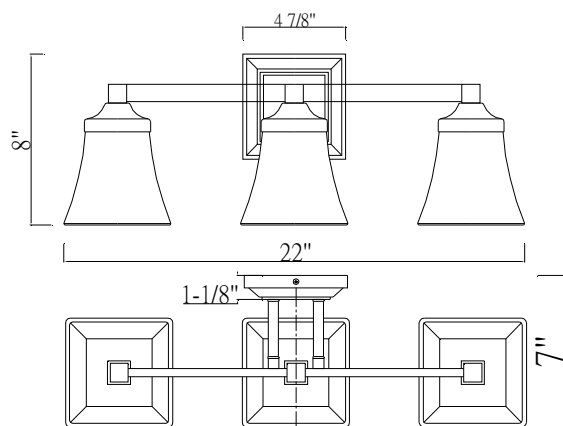

FOUNDATIONS™
BY PARK HARBOR®

Penderbrook

Vanity Light

PHFVL1001ORB/BN/PC
PHFVL1002ORB/BN/PC
PHFVL1003ORB/BN/PC

- 1, 2, or 3 -Light Vanity Light in Oil Rubbed Bronze, Brushed Nickel or Chrome
- Etched White Glass
- No special tools needed for assembly
- Dimmable: No
- Mount Position: Up Or Down
- Certification:
 - ETL
 - Damp Rated
- Backplate dimensions: 4.875" x 4.875" x 1.125"
- Wattage:
 - PHFVL1001ORB/BN/PC: Uses one 100W medium base lamps max
 - PHFVL1002ORB/BN/PC: Uses two 100W medium base lamps max
 - PHFVL1003ORB/BN/PC: Uses three 100W medium base lamps max

See dimensional drawing on back.

© 2019 Ferguson Enterprises, Inc. 000000 1/19

Fergusonshowrooms.com

PHFVL1001ORB/BN/PC

PHFVL1002ORB/BN/PC

PHFVL1003ORB/BN/PC