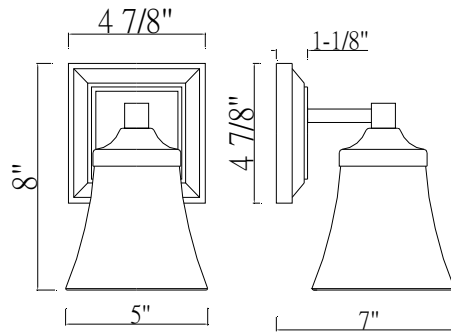

PHFVL1001ORB/BN/PC

PHFVL1002ORB/BN/PC

PHFVL1003ORB/BN/PC