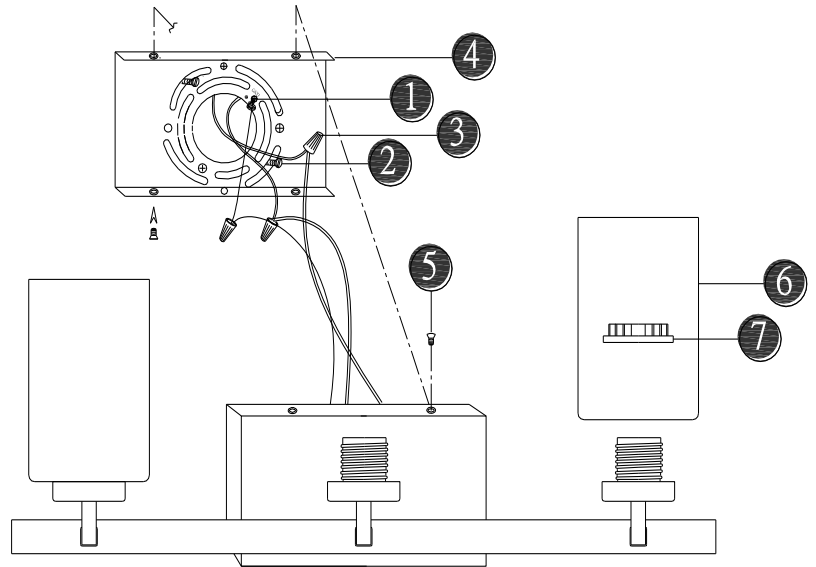

# FOUNDATIONS™

BY PARK HARBOR®

Cottica

Vanity Light

**PHFVL1023PC**

No.	Part Name	Spanish	French	Part No.
1	Ground Screw (1pc)	Tornillo a tierra (1pc)	Vis de borne de terre (1pc)	PHSP1022PCHDWWTY
2	Mounting Screw (2pcs)	Tornillos de montaje (2pcs)	Vis de montage (2pcs)	
3	Wire Nut (3pcs)	Empalme plástico (3pcs)	Capuchon de connexion (3pcs)	
4	Mounting plate (1pc)	Placa de montaje (1pc)	Plaque de montage (1pc)	
5	Screw (4pcs)	Tornillos (4pcs)	Vis (4pcs)	
6	Glass Shade (3pcs)	Pantalla de vidrio (3pcs)	Abat-jour en verre (3pcs)	PHSP1021GLSWTY
7	Socket Ring (3pcs)	Anillo de zocalo (3pcs)	Bague de douille (3pcs)	PHSP1021SOCRNGWTY