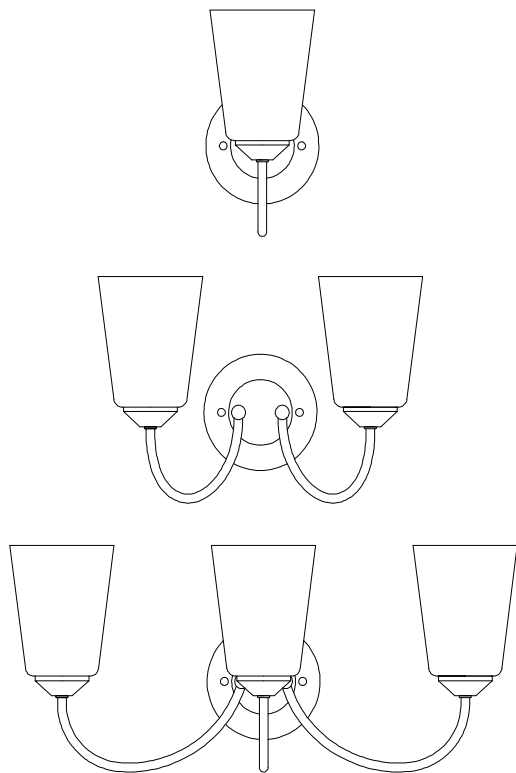

FOUNDATIONS™
BY PARK HARBOR®

Bay Creek

Vanity Light

PHFVL1031ORB/BN/PC

PHFVL1032ORB/BN/PC

PHFVL1033ORB/BN/PC

- 1, 2, or 3 -Light Vanity Light in Oil Rubbed Bronze, Brushed Nickel or Chrome
- Etched White Glass
- No special tools needed for assembly
- Dimmable: No
- Mount Position: Up Or Down
- Certification:
 - ETL
 - Damp Rated
- Backplate dimensions: 5.125" x 1.125"
- Wattage:

PHFVL1031ORB/BN/PC: Uses one 100W medium base lamps max

PHFVL1032ORB/BN/PC: Uses two 100W medium base lamps max

PHFVL1033ORB/BN/PC: Uses three 100W medium base lamps max

See dimensional drawing on back.

© 2019 Ferguson Enterprises, Inc. 000000 1/19