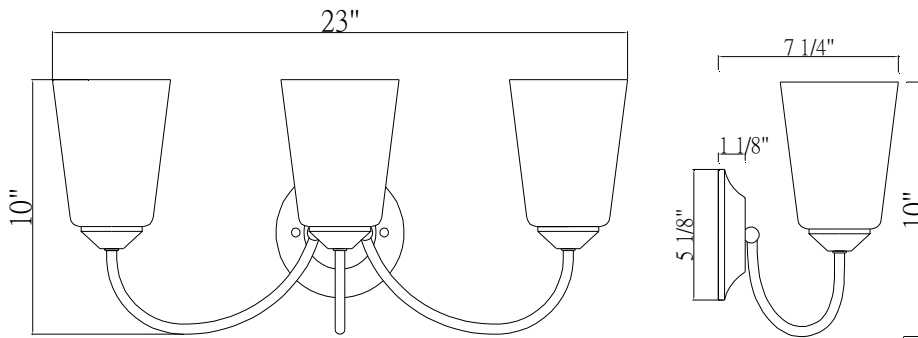

PHFVL1033ORB/BN/PC