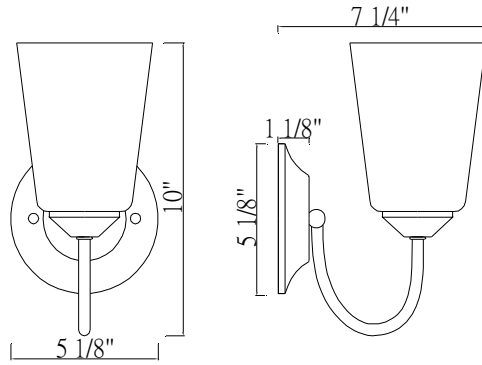

PHFVL1031ORB/BN/PC