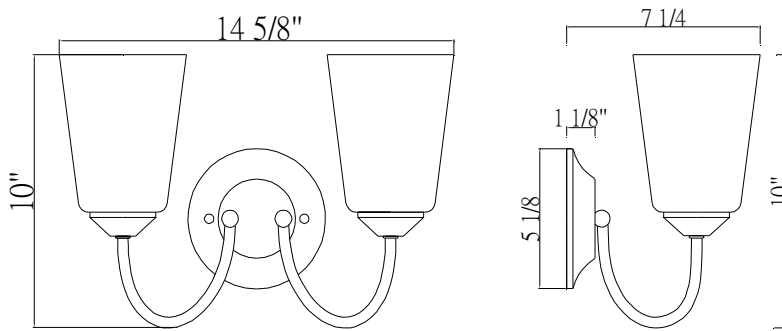

PHFVL1032ORB/BN/PC