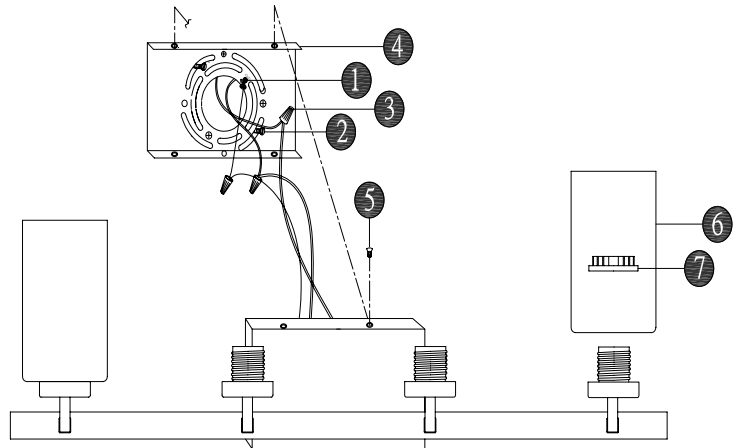

FOUNDATIONS™

BY PARK HARBOR®

Cottica

Vanity Light

PHFVL1024BN

No.	Part Name	Spanish	French	Part No.
1	Ground Screw (1pc)	Tornillo a tierra (1pc)	Vis de borne de terre (1pc)	PHSP1022BNHDWWTY
2	Mounting Screw (2pcs)	Tornillos de montaje (2pcs)	Vis de montage (2pcs)	
3	Wire Nut (3pcs)	Empalme plástico (3pcs)	Capuchon de connexion (3pcs)	
4	Mounting plate (1pc)	Placa de montaje (1pc)	Plaque de montage (1pc)	
5	Screw (4pcs)	Tornillos (4pcs)	Vis (4pcs)	PHSP1021GLSWTY
6	Glass Shade (4pcs)	Pantalla de vidrio (4pcs)	Abat-jour en verre (4pcs)	
7	Socket Ring (4pcs)	Anillo de zocalo (4pcs)	Bague de douille (4pcs)	PHSP1021SOCRNGWTY