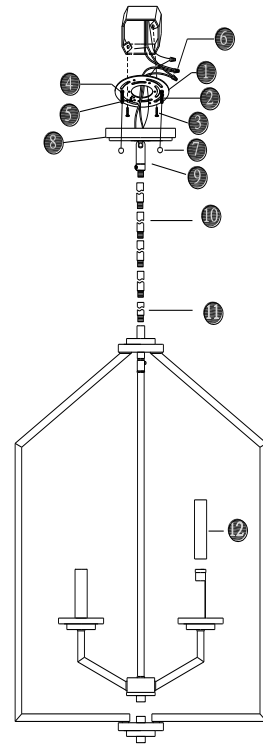

FOUNDATIONS™

BY PARK HARBOR®

Cottica

Pendant

PHFPL1023BN

No.	Part Name	Spanish	French	Part No.
1	Mounting Plate (1pc)	Placa de montaje (1pc)	Plaque de montage (1pc)	PHSP1023BNHDWWTY
2	Mounting Screw (2pcs)	Tornillos de montaje (2pcs)	Vis de montage (2pcs)	
3	Mounting Screw (2pcs)	Tornillos de montaje (2pcs)	Vis de montage (2pcs)	
4	Hex nut (2pcs)	Tuerca hexagonal (2pcs)	Ecrou hexagonal (2pcs)	
5	Ground Screw (1pc)	Tornillo a tierra (1pc)	Vis de borne de terre (1pc)	
6	Wire Nut (3pcs)	Empalme plástico (3pcs)	Capuchon de connexion (3pcs)	
7	Ball Nut (2pcs)	Tornillos de montaje (2pcs)	Vis de montage (2pcs)	
8	Canopy (1pc)	Marquesina (1pc)	Monture (1pc)	PHSP1023CANBNWTY
9	Swivel (1pc)	Eslabon giratorio (1pc)	Pivot (1pc)	
10	Stem (4pcs)	Vástago (4pcs)	Tige (4pcs)	PHSPP1023STEM12BN
11	Stem (1pc)	Vástago (1pc)	Tige (1pc)	PHSPP1023STEM6BN
12	Tube (3pcs)	Tubo (3pcs)	Tube (3pcs)	PHSP1023CDLSLBNWTY