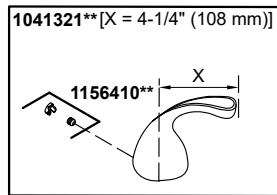

Forté®

2-hole kitchen sink faucet with 9-1/16" spout, matching finish sides
K-10416-CP

© 2017 Kohler Co.

Forté®

2-hole kitchen sink faucet with 9-1/16" spout, matching finish sides
K-10416-CP