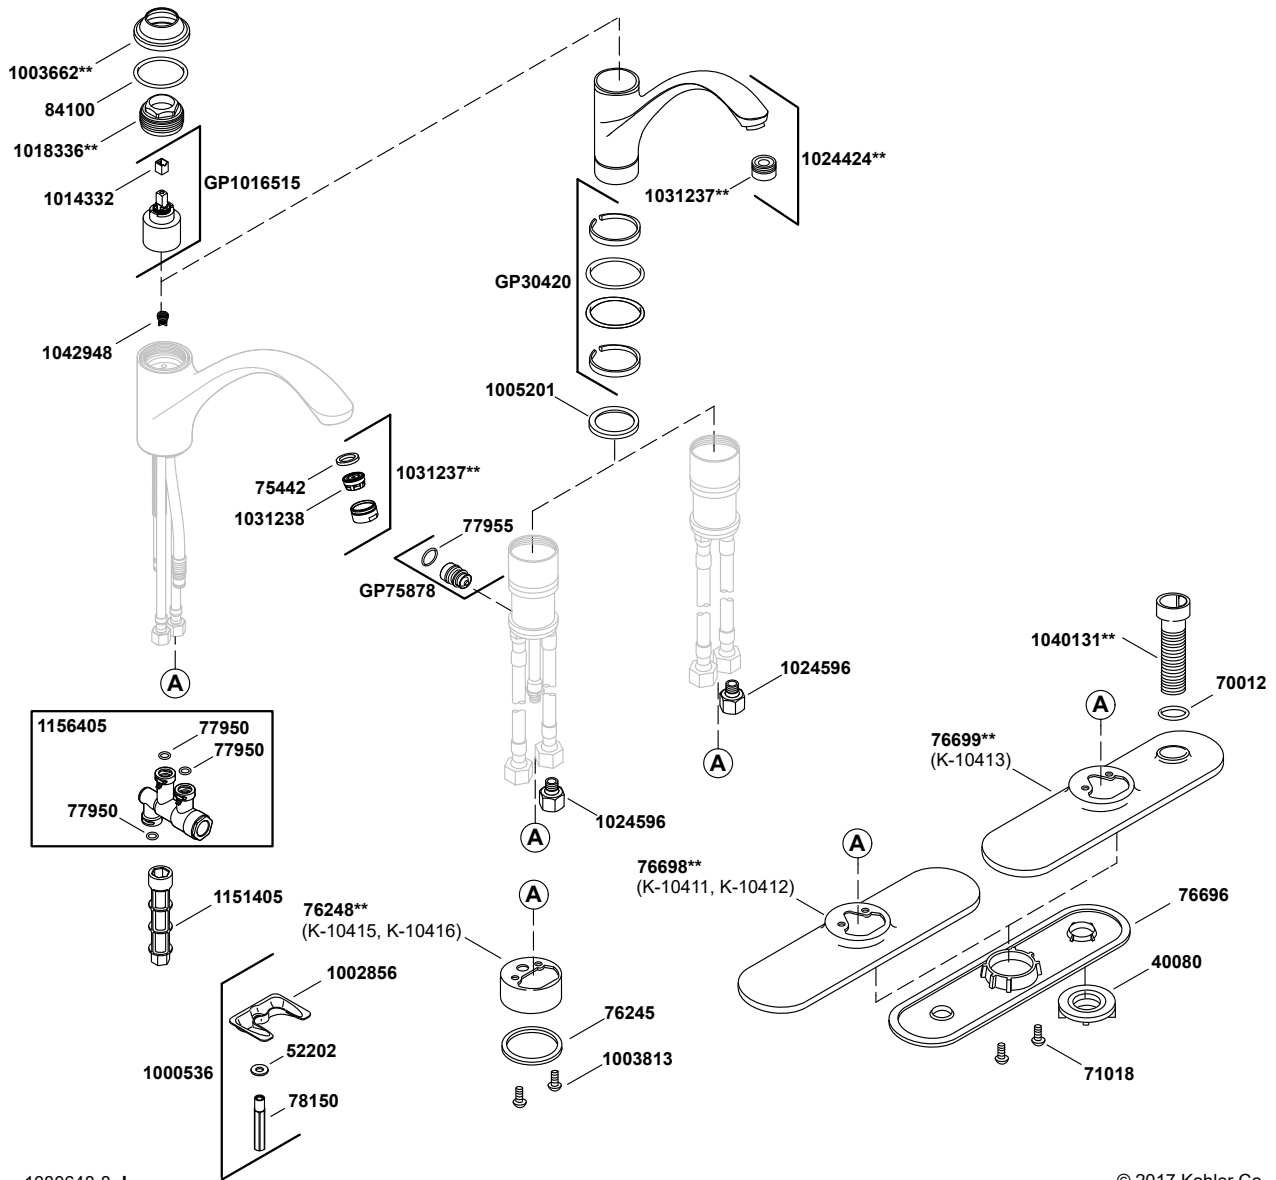

Forté®

2-hole kitchen sink faucet with 9-1/16" spout, matching finish sides
K-10416-CP

© 2017 Kohler Co.

Forté®

2-hole kitchen sink faucet with 9-1/16" spout, matching finish sides
K-10416-CP