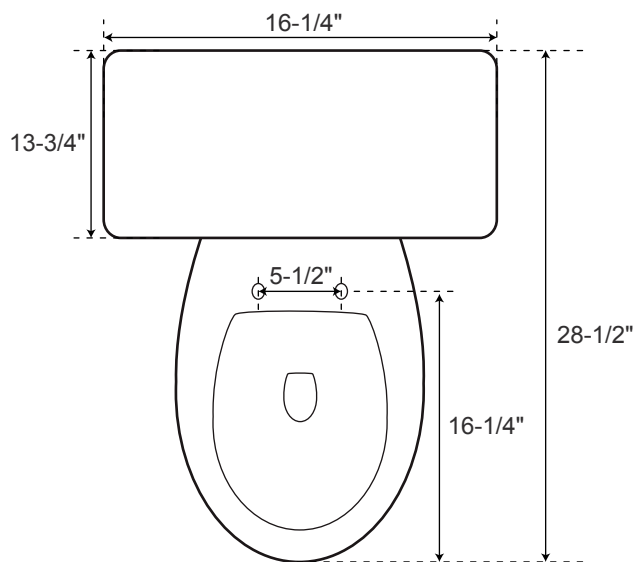

## SPECIFICATIONS

Overall Dimensions	16-1/4" L x 28-1/2" W (front to back) x 32-1/2" H
Height of Bowl without Seat	17-1/4"
Height of Bowl with Seat	18"
Flush Valve	Single Flush
Rough In	12"

# Dionisa

Two-Piece Elongated Toilet  
- ADA Compliant

*All measurements are approximate.*

Top

Side