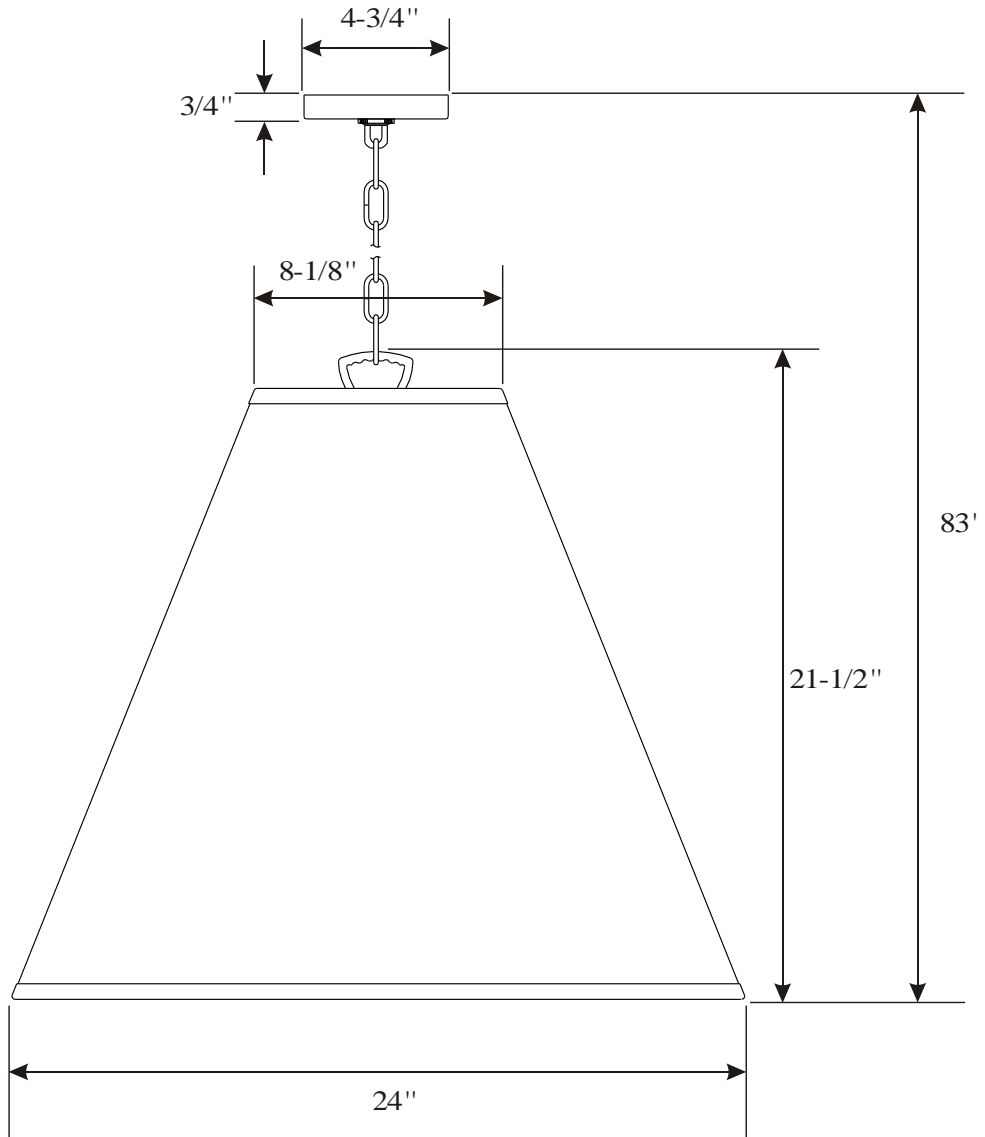

PHPL6423PN/AGBR