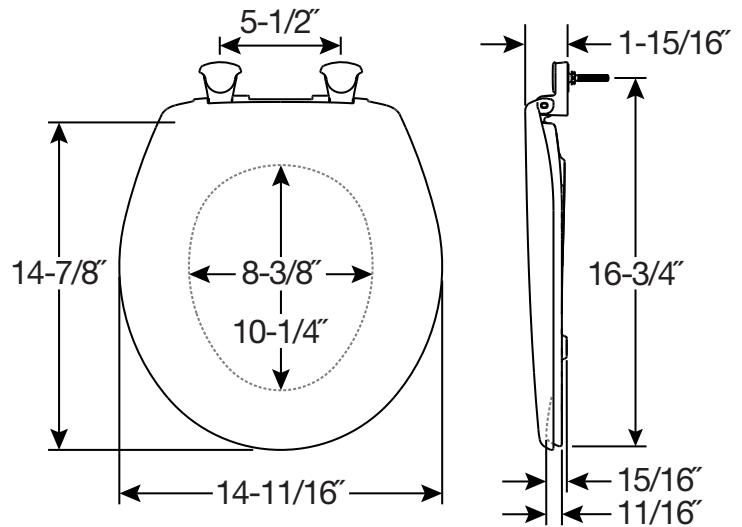

200SLOWT

RESIDENTIAL PLASTIC TOILET SEAT

FEATURES:

- **STA-TITE®**
Seat Fastening System™
Never Loosens™
- **Easy•Clean & Change®**
Removes for easy cleaning
- **Whisper•Close®**
Slowly and quietly closes

SPECIFICATIONS:

Size: Elongated

Material: Plastic

Style: Closed Front with Cover

Ring Bumpers: Four

Hinges: Plastic

Hardware: STA-TITE® Seat Fastening System™

Codes & Standards: