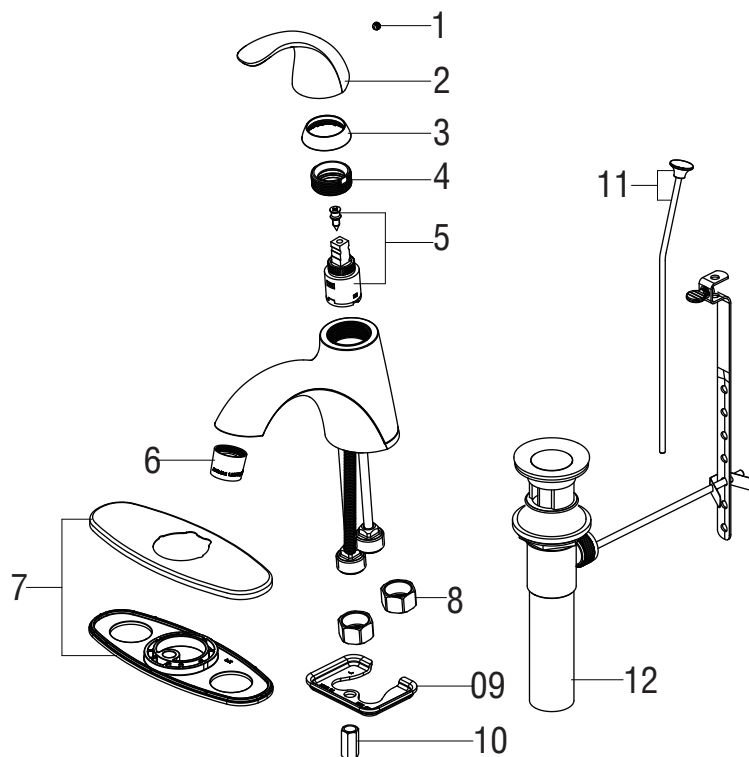

Parts Breakdown Single Handle Lavatory Faucet

PFWSC6850

ALVORD

PFWSC6850CP

Model Numbers

PFWSC6850CP chrome
PFWSC6850BN brushed nickel

* Specify Finish

No.	Item	Part Number
1	Set Screw	RP50002
2	Handle	RP13399*
3	Cap	RP80408*
4	Bonnet	RP70224
5	Cartridge & Screw	MIR20081
6	Aerator	RP30193*
7	Escutcheon	RP80470*
8	Coupling Nut	RP56002
9	Washer	RP64207
10	Nut	RP56026
11	Lift Rod & Lift Rod Knob	RP40119*
12	Pop-up Assembly Less Lift Rod	RP40001*

Warranty and Codes

This product comes complete with installation, operating, care and maintenance instructions. This PROFLO faucet carries a limited lifetime warranty when installed in residential applications. The warranty is five years in commercial applications. This product meets ASME: A112.18.1.