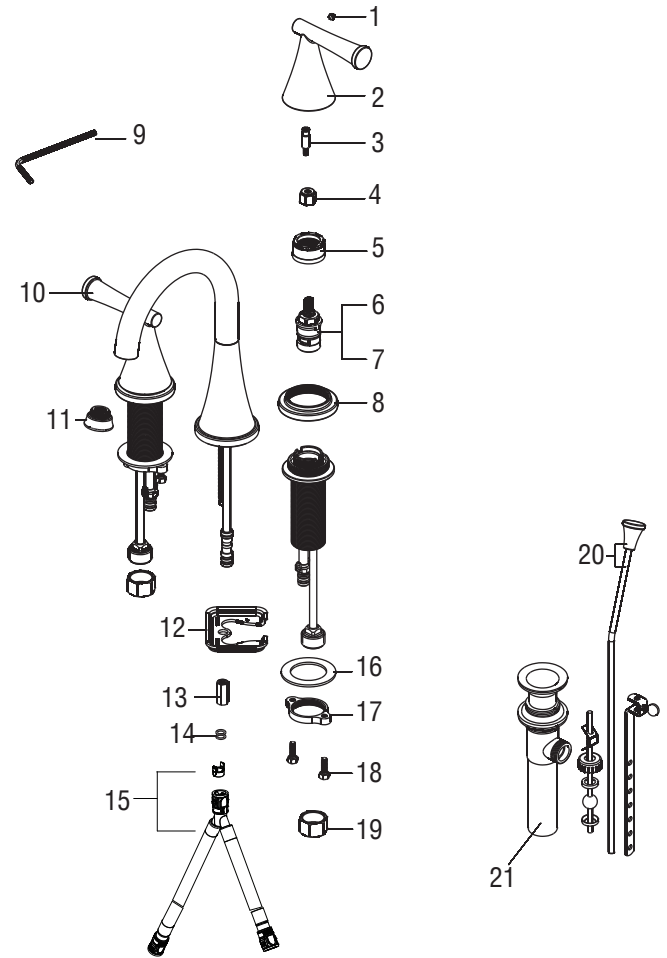

Parts Breakdown

PFWSC2860

Two Handle Widespread Lavatory Faucet

PFWSC2860

*** Specify Finish**

No.	Item	Part Number
1	Set Screw	RP50002
2	Handle C	RP13235*
3	Screw	RP50135
4	Inverter	RP64143
5	Bonnet	RP70193
6	Cartridge H	PF3207027H
7	Cartridge C	PF3207027C
8	Flange	RP80306*
9	2.5mm Hex Allen Wrench	RP70221
10	Handle H	RP13236*
11	Aerator	RP30212*
12	Washer	RP70228
13	Nut	RP56073
14	O-ring	RP60002

15	Quick Connect Assembly	PF70623
16	Metal Washer	RP64147
17	Nut	RP56089
18	Screw	RP50004
19	Coupling Nut	RP56002
20	Lift Rod & Lift Rod Knob	RP40151*
21	Pop-up Assembly Less Lift Rod	RP40001*

Warranty and Codes

This product comes complete with installation, operating, care and maintenance instructions. This PROFLO faucet carries a limited lifetime warranty. This product meets ASME: A112.18.1. *Compliant with lead content requirements of California AB 1953.