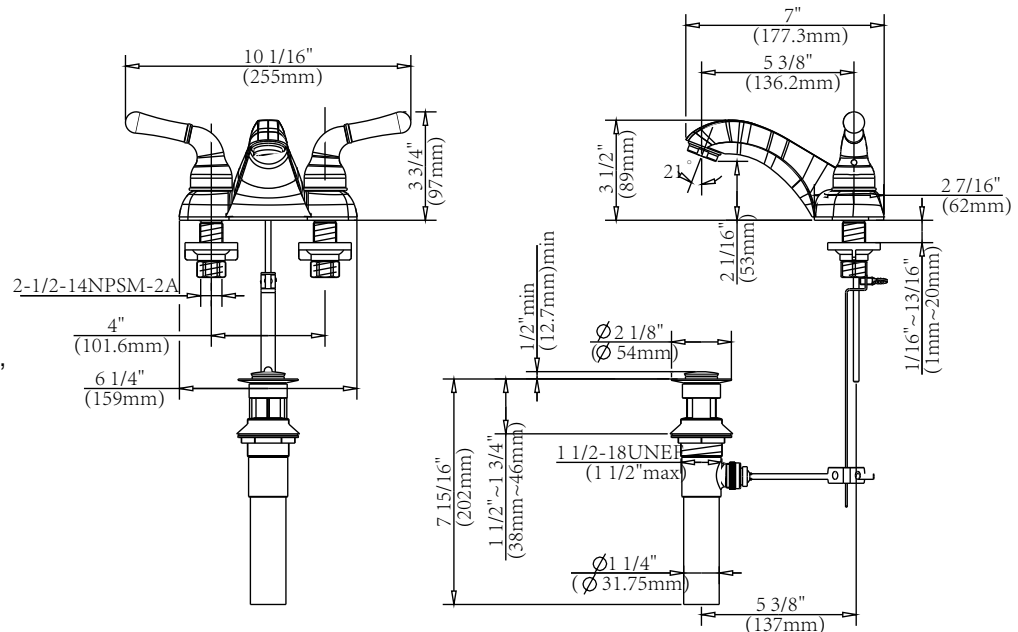

PFWSC5240

Two Handle Lavatory Faucet

Product Features

- Ceramic disc cartridges
- Metal lever handles
- Requires 3-hole sink with 4" on-center
- Brass Pop-up
- 100% factory pressure tested
- 1.2 gpm max. flow rate
- EPA WaterSense approved
- Meets ANSI: A112.18.1M
- NSF-61 compliant
- ADA Compliant

PFWSC5240CP

Model Numbers

PFWSC5240CP	Polished chrome
PFWSC5240BN	Brushed nickel
PFWSC5240ORB	Oil rubbed bronze

Product Specifications

Warranty and Codes

This product comes complete with installation, operating, care and maintenance instructions. This PROFLO faucet carries a limited lifetime warranty when installed in residential applications.