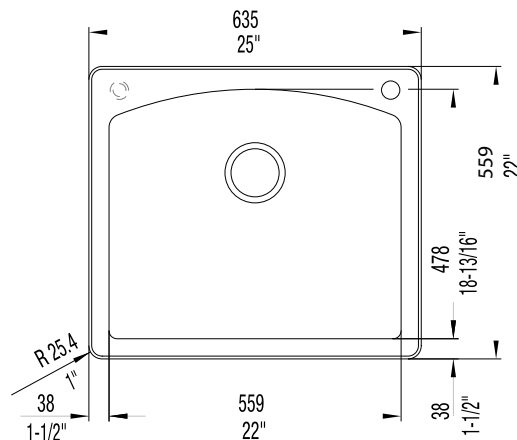

**JOB INFORMATION**

Job Name: \_\_\_\_\_

Contact: \_\_\_\_\_

Date Specified: \_\_\_\_\_

Specifier: \_\_\_\_\_

Contractor: \_\_\_\_\_

**NOMINAL DIMENSIONS**

Model 440210 shown

OVERALL	CUT OUT SIZE	BOWL DEPTHS	DRAIN
25" x 22"	24-1/4" x 21-1/4"	10"	3-1/2"

DXF cutout templates available on our website.

**KNOCKOUT HOLE LOCATIONS**  
 Pre-drilled for single-hole faucet.

**BLANCO AMERICA**