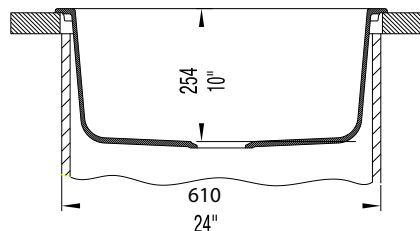

**JOB INFORMATION**

Job Name: \_\_\_\_\_

Contact: \_\_\_\_\_

Date Specified: \_\_\_\_\_

Specifier: \_\_\_\_\_

Contractor: \_\_\_\_\_

**NOMINAL DIMENSIONS**

Model 440210 shown

OVERALL	CUT OUT SIZE	BOWL DEPTHS	DRAIN
25" x 22"	24-1/4" x 21-1/4"	10"	3-1/2"

DXF cutout templates available on our website.

**KNOCKOUT HOLE LOCATIONS**  
 Pre-drilled for single-hole faucet.

**BLANCO AMERICA**