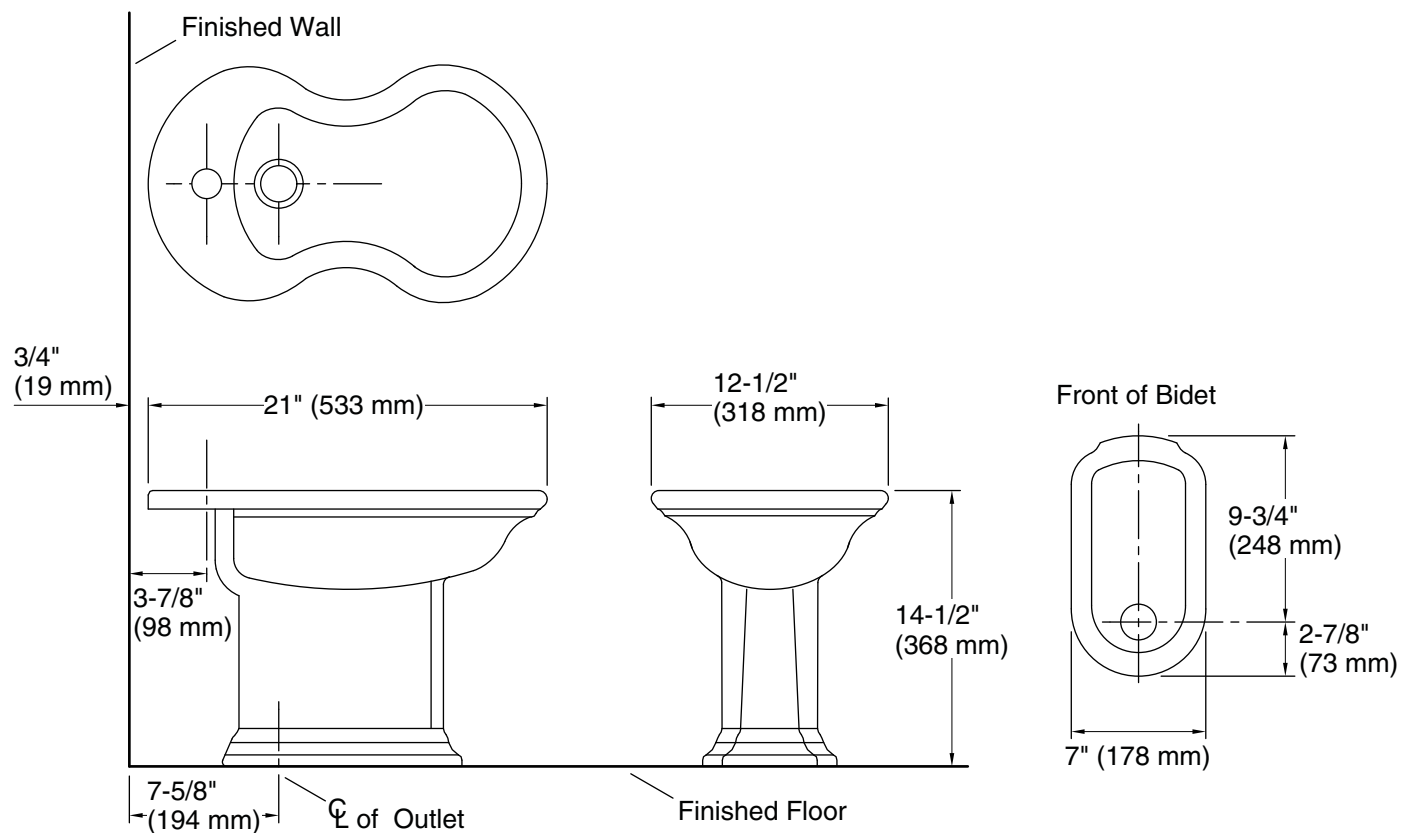

FEATURES

- Vitreous china
- Complements the Stafford collection

CODES/STANDARDS APPLICABLE

- Specified model meets or exceeds the following:
- ASME A112.19.2/CSA B45.1

P71000

PRODUCT INFORMATION	
Configuration	Faucet Deck
Outlet	1-13/16" (46 mm)
Faucet Hole	1-3/8" (35 mm)

ROUGHING-IN NOTES
Install the product according to the installation guide. All dimensions are nominal.

SPECIFIED MODEL		
Model	Description	Finishes
P71000-00	Stafford Bidet	<input type="checkbox"/> 0 Stucco White