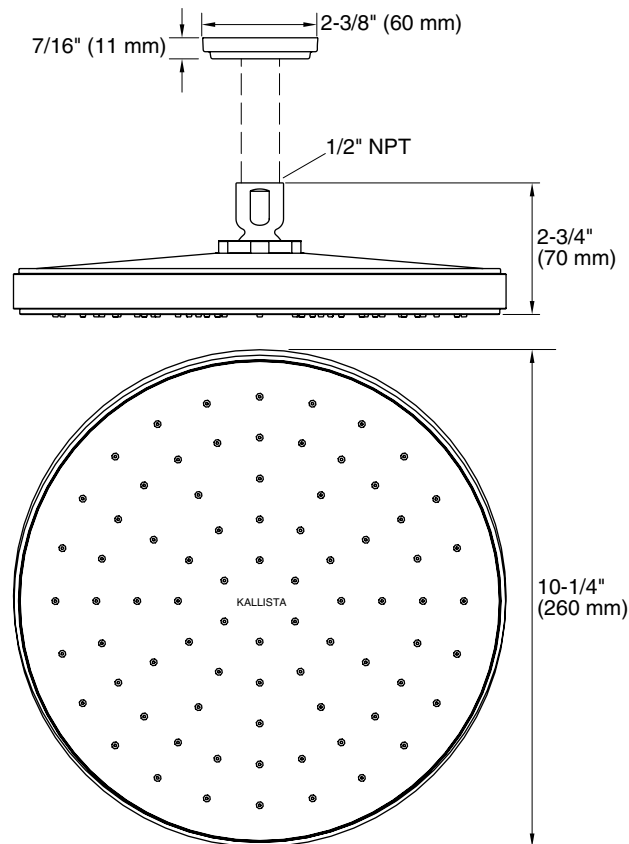

FEATURES

- Solid brass construction for durability and reliability
- Single-function Rain showerhead
- Air-induced Spray Technology
- Optimized sprayface for maximum performance
- 2.5 gpm (9.5 lpm) flow rate
- 1/2" NPT connection
- Complements the Vir Stil Minimal collection

CODES/STANDARDS APPLICABLE

- Specified model meets or exceeds the following:
- ASME A112.18.1/CSA B125.1
 - Energy Policy Act of 1992

P21676

SPECIFIED MODEL					
Model	Description	Finishes			
P21676-00	Vir Stil Minimal Raindome	<input type="checkbox"/> CP Polished Chrome	<input type="checkbox"/> AD Nickel Silver	<input type="checkbox"/> AG Brushed Nickel	<input type="checkbox"/> LB Bronze
Required Arm Options					
P21520-00	3" Ceiling-mount shower arm	<input type="checkbox"/> CP Polished Chrome	<input type="checkbox"/> AD Nickel Silver	<input type="checkbox"/> AG Brushed Nickel	<input type="checkbox"/> LB Bronze
P21521-00	6" Ceiling-mount shower arm	<input type="checkbox"/> CP Polished Chrome	<input type="checkbox"/> AD Nickel Silver	<input type="checkbox"/> AG Brushed Nickel	<input type="checkbox"/> LB Bronze
P21522-00	12" Ceiling-mount shower arm	<input type="checkbox"/> CP Polished Chrome	<input type="checkbox"/> AD Nickel Silver	<input type="checkbox"/> AG Brushed Nickel	<input type="checkbox"/> LB Bronze
P21523-00	Wall-mount shower arm	<input type="checkbox"/> CP Polished Chrome	<input type="checkbox"/> AD Nickel Silver	<input type="checkbox"/> AG Brushed Nickel	<input type="checkbox"/> LB Bronze