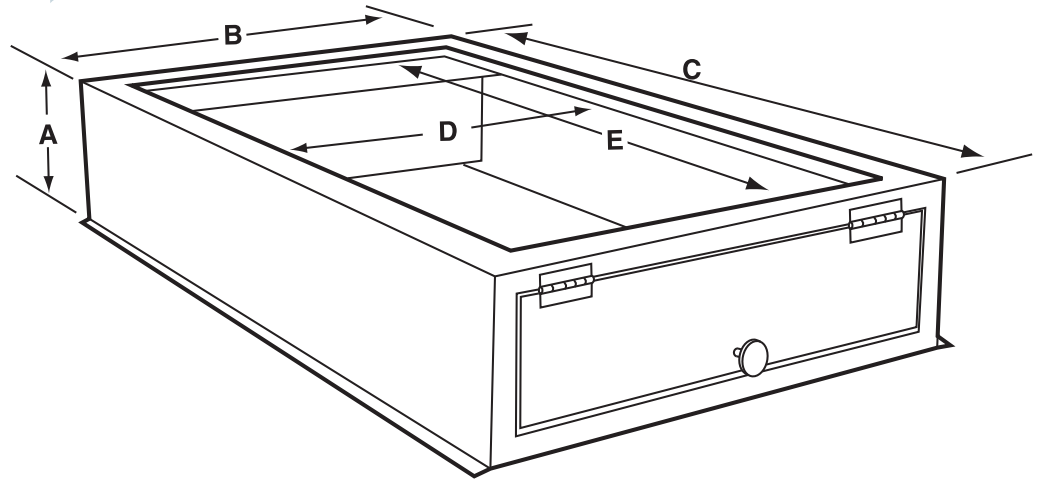

### ACCOMMODATOR TALL BASE

Height 5 3/4"

Handles 1", 2" or 4" filters

### ACCOMMODATOR SHORT BASE

Height 3 3/4"

Handles 1" or 2" filters

- Spring-hinged door for easy access
- Built for standard filters
- Gasketed door ensures tight seal
- Fully insulated
- Sizes to fit all furnaces through 5 tons
- Individually Boxed