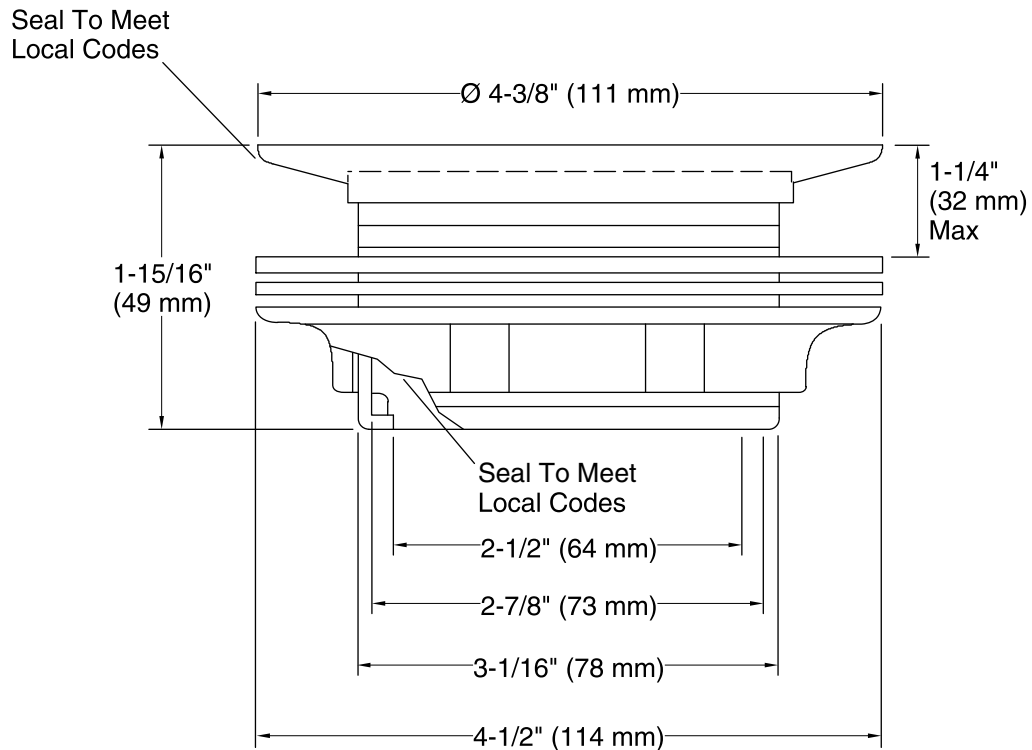

Features

- Solid brass construction.
- Preforated strainer shower drain.
- Included 2" plastic pipe gasket/bushing
- For acrylic, fiberglass, Cast Iron or Vikrell shower receptors
- Available in Kohler finishes

Technical Information

All product dimensions are nominal.

Notes

Install this product according to the installation guide.