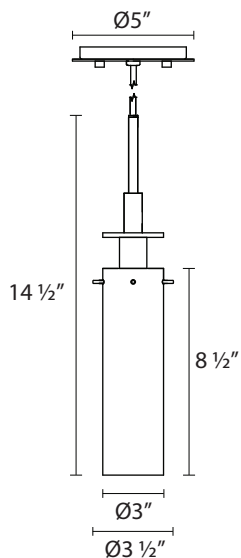

3030

Candle 1-Light Pendant

Dimensions:

Height: 14 1/2"

Width: 3 1/2" DIA

Description:

Shade: White Etched Cased Glass

8 1/2" H X 3" DIA

Canopy: 5" DIA

w/10' adjustable cord

Lamping Options:

Incandescent

(1) 60w Candelabra Base

Available Finishes:

Polished Chrome

3030.01

Satin Nickel

3030.13

SONNEMAN
A WAY OF LIGHT