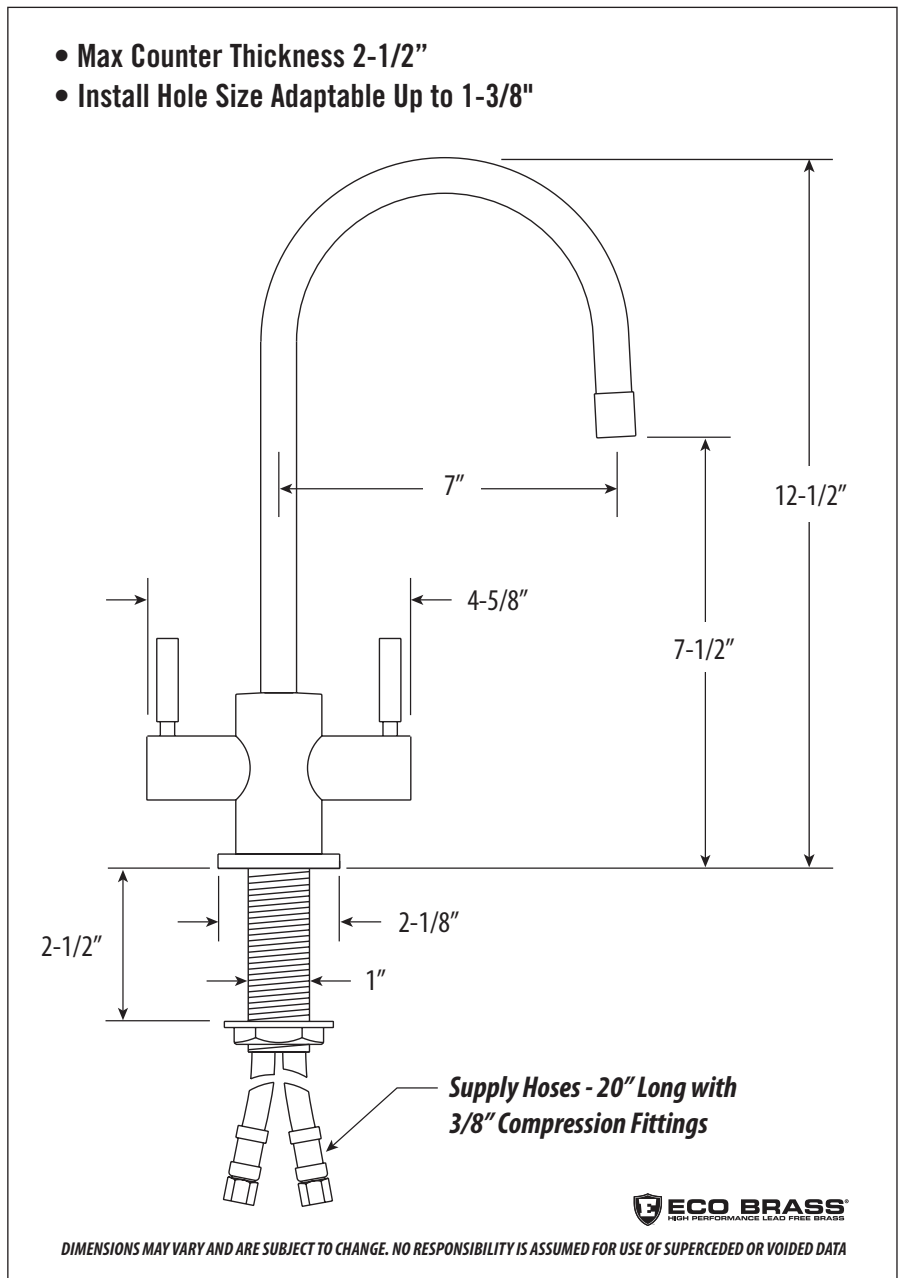

AVAILABLE IN 30 FINISHES + SOLID STAINLESS STEEL

Antique Brass - AB
Antique Bronze - ABZ
Antique Copper - AC
American Bronze - AMB
Antique Pewter - AP
Gloss Black - GB
Black Nickel - BLN
Black-Oil Rubbed Bronze - ORB
Caribbean Bronze - CB
Chocolate Bronze - CHB
Chrome - CH

Classic Bronze - CLZ
Distressed Antique Brass - DAB
Distressed Antique Copper - DAC
Distressed American Bronze - DAMB
Distressed Antique Pewter - DAP
Matte Black - MB
Polished Brass - PB
Polished Copper - PC
Polished Gold - PG
Polished Nickel - PN
Satin Brass - SB

Satin Chrome - SC
Satin Gold - SG
Satin Nickel - SN
Stainless Steel - SS*
Tuscan Brass - TB
Unlaquered Polished Brass - UPB
Venetian Bronze - VB
Weathered Brass - WB
Weathered Copper - WC