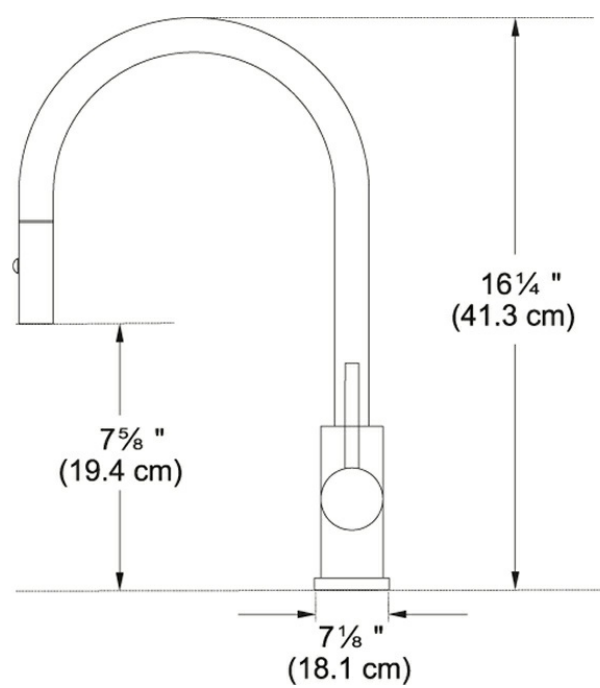

Cube FF3350 Stainless Steel

A modern and stylish choice, the Cube faucet series expands on the simple elegance of the 3-in-1 faucet with bar, prep and pull-down options. The sleek steel finish provides the perfect complement to modern spaces.

Product Picture

Technical Drawing

Product Information

Version	Pull-Down Spray
Spray Type	Full and Needle Spray
Faucet Operation	Side Lever
Flow Rate	1.75 gpm
Cartridge	35mm Ceramic Cartridge
Where to buy	Showroom
Countertop hole diameter	1 3/8"