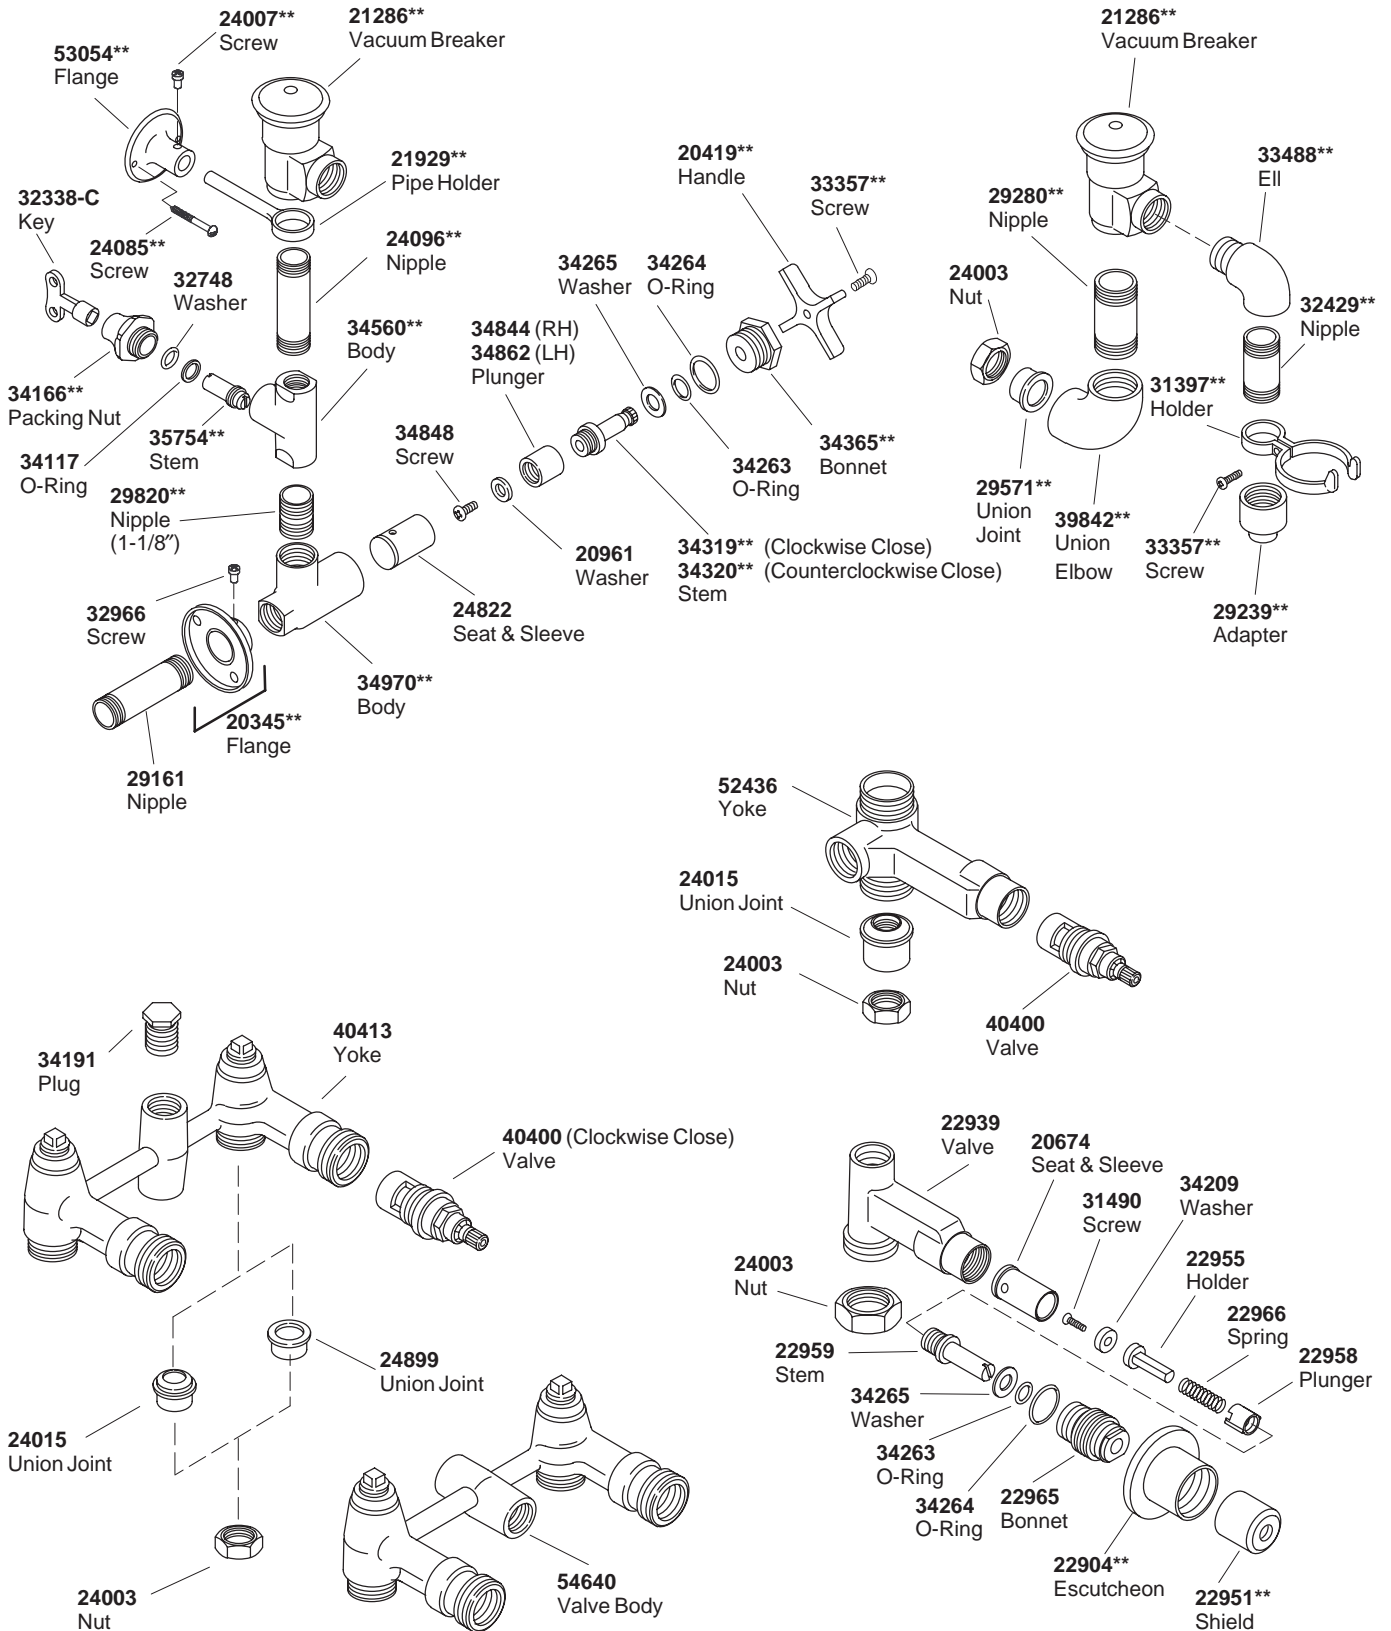

KOHLER® SERVICE PARTS

BEDPAN WASHER VALVE

**Finish/color code must be specified when ordering.