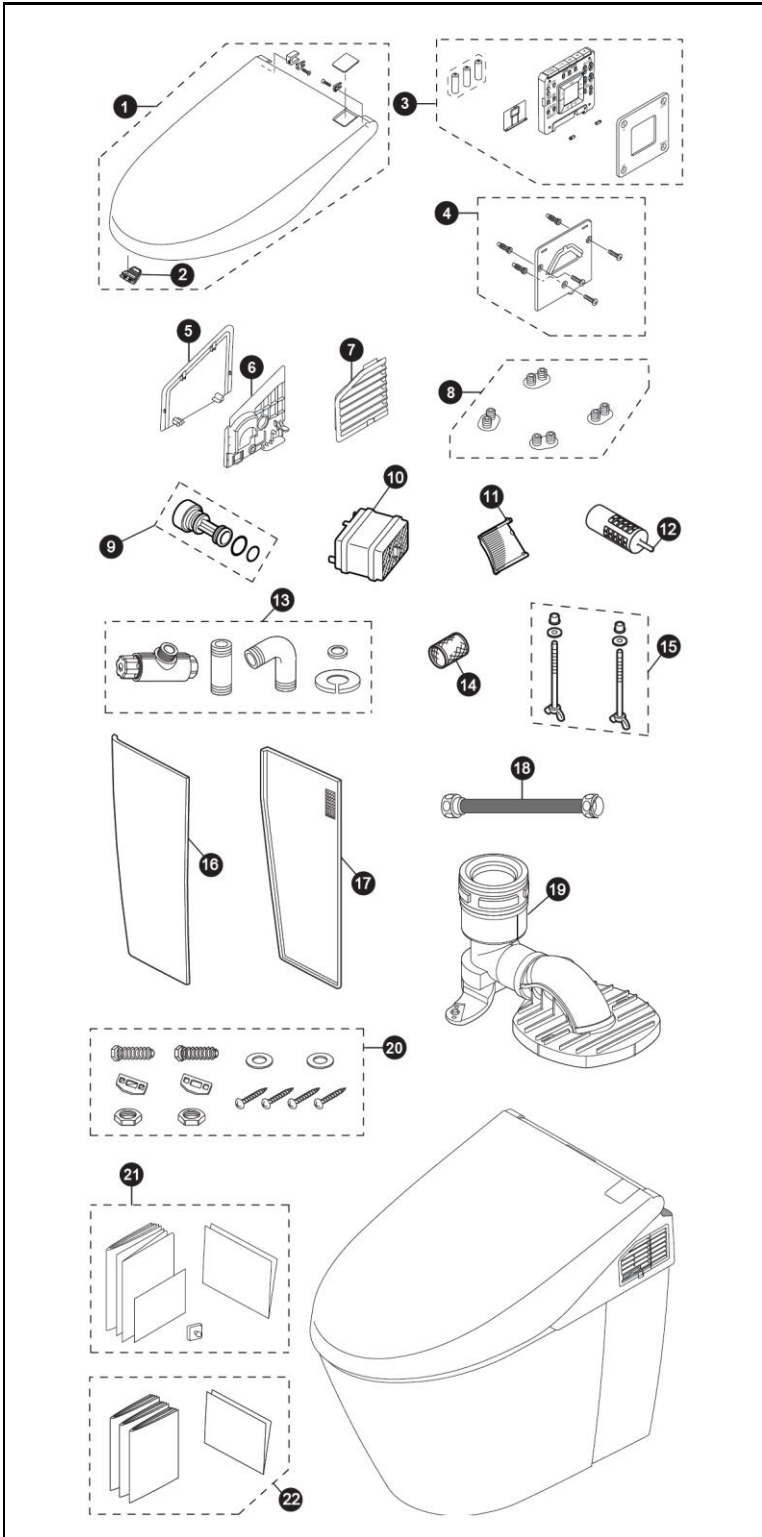

Neorest® 550
1.6/1.05 Gpf Toilet, Elongated,
Tornado Flush™ Siphon Jet,
12" Modular Rough-In, (including CeFIONtect™)

Item	Part	Description
1	THU9204#01	Lid Assembly - Cotton White
	THU9204#11	Lid Assembly - Colonial White
	THU9204#12	Lid Assembly - Sedona Beige
2	THU9223	Lid Bumpers
3	THU9207	Remote Control
4	THU9208	Remote Control Hanger
5	THU9209#01	Face Cover - Left - Cotton White
	THU9209#11	Face Cover - Left - Colonial White
	THU9209#12	Face Cover - Left - Sedona Beige
6	THU9210	Dust Cover - Left
7	THU9211#01	Vent Cover - Right - Cotton White
	THU9211#11	Vent Cover - Right - Colonial White
	THU9211#12	Vent Cover - Right - Sedona Beige
8	THU9205	Seat Bumpers
9	THU9237	Water Filter Drain Valve
10	THU9203	Deodorizer Catalyst
11	THU9245	Deodorizer Filter
12	THU9251	Water Strainer
13	THU9214	Water Supply Valve
14	THU9248	Water Filter Screen
15	THU9250	Top Mounting Bolt Kit
16	THU9212#01	Side Panel - Left - Cotton White
	THU9212#11	Side Panel - Left - Colonial White
	THU9212#12	Side Panel - Left - Sedona Beige
17	THU9213#01	Side Panel - Right - Cotton White
	THU9213#11	Side Panel - Right - Colonial White
	THU9213#12	Side Panel - Right - Sedona Beige
18	THU9215	Water Supply Hose
19	THU9218	Drain Socket
20	THU9217	Floor Mounting Bolt Kit
21	THU9206	Manual Packet - Top Unit
22	0GU9193	Manual Packet - Bowl Unit

Note:

Product Number Explanations		
Two-Piece Toilet	Integrated Washlet	Bowl
(MS) Toilet & Seat Combination	(SN) Integrated Washlet	(CT) Bowl
(980) Model	(980) Model	(980) Model
(C) Cyclone	(M) Dual Flush	(C) Cyclone
(M) Dual Flush	(G) CeFIONtect™	(M) Dual Flush
(G) CeFIONtect™		(G) CeFIONtect™

Actual Product may vary slightly from illustration.