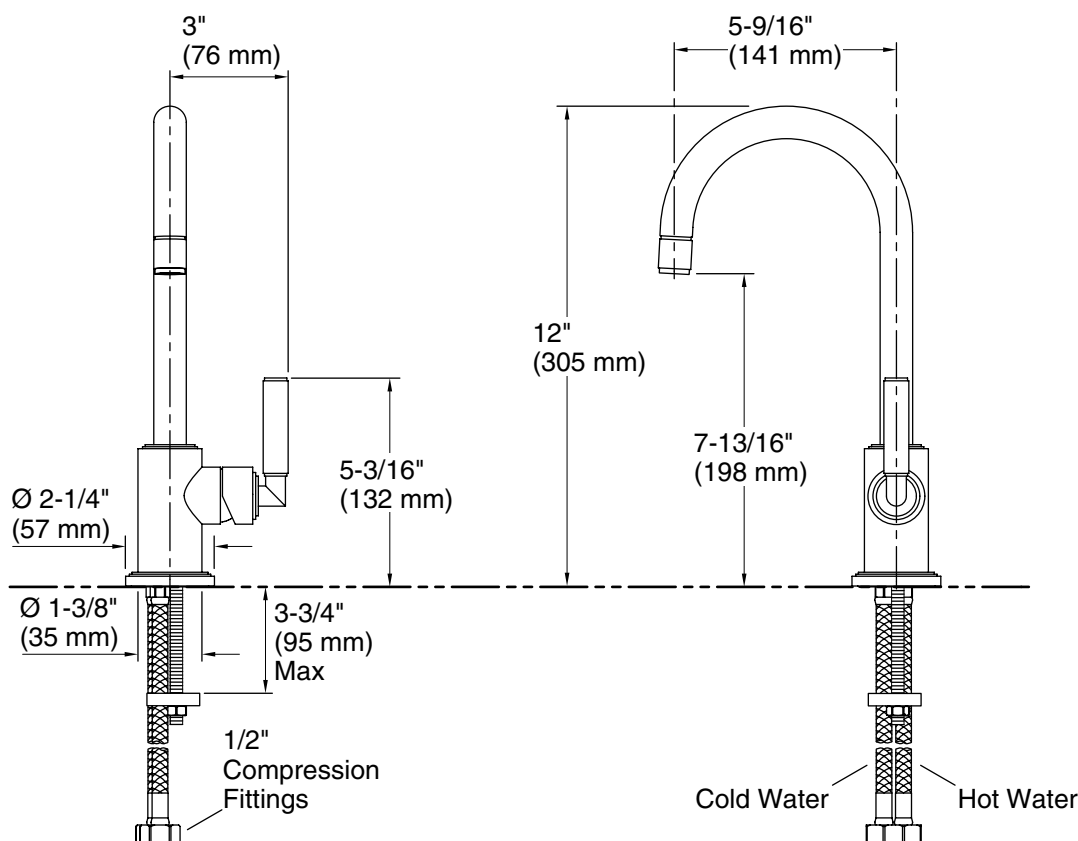

### FEATURES

- Solid brass construction for durability and reliability
- Single-control for easy operation
- Single-hole mount allows for less counter clutter
- 1.5 gal/min (5.7 l/min) flow rate
- Complements the Vir Stil Minimal kitchen faucet collection

## P23072

**ADA**

SPECIFIED MODEL				
Model	Description	Finishes		
P23072-00	Vir Stil Minimal Entertainment Faucet	<input type="checkbox"/> CP Polished Chrome	<input type="checkbox"/> AD Nickel Silver	<input type="checkbox"/> AG Brushed Nickel