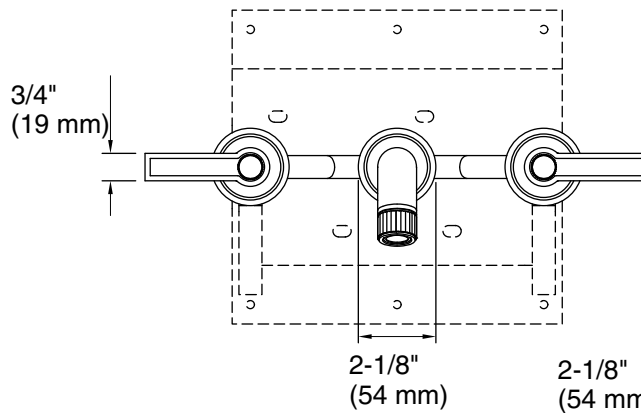

### FEATURES

- Solid brass construction for durability and reliability
- Available with lever or cross handles
- Quarter-turn washerless ceramic disc valves
- 1.2 gal/min (4.5 l/min) maximum flow rate
- Meets CalGreen requirements for bathroom sink faucets
- Complements the Vir Stil collection

### CODES/STANDARDS APPLICABLE

- Specified model meets or exceeds the following:
- ASME A112.18.1M/CSA B125
  - ADA
  - NSF 61

P24200

**P24200-LV**

**Handle Options**

**P24200-CR**

**Soft Touch Drain**

SPECIFIED MODEL					
Model	Description	Finishes			
P24200-LV	Vir Stil Wall-Mounted Basin Set, Lever Handles	<input type="checkbox"/> CP Polished Chrome	<input type="checkbox"/> AD Nickel Silver	<input type="checkbox"/> AG Brushed Nickel	<input type="checkbox"/> LB Bronze
P24200-CR	Vir Stil Wall-Mounted Basin Set, Cross Handles	<input type="checkbox"/> CP Polished Chrome	<input type="checkbox"/> AD Nickel Silver	<input type="checkbox"/> AG Brushed Nickel	<input type="checkbox"/> LB Bronze
Required Rough-in					
P24930-00	Rough-in	<input type="checkbox"/> NA			