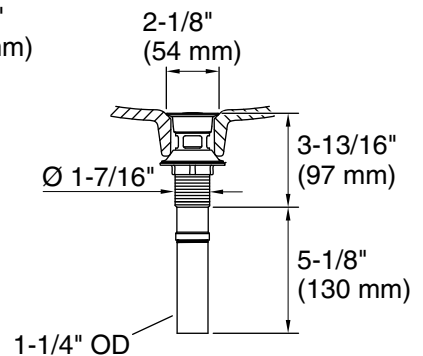

### FEATURES

- Solid brass construction for durability and reliability
- Available with lever or cross handles
- Quarter-turn washerless ceramic disc valves
- 1.2 gal/min (4.5 l/min) maximum flow rate
- Meets CalGreen requirements for bathroom sink faucets
- Complements the Vir Stil collection

### CODES/STANDARDS APPLICABLE

- Specified model meets or exceeds the following:
- ASME A112.18.1M/CSA B125
  - ADA
  - NSF 61

P24200

**P24200-LV**

**Handle Options**

**P24200-CR**

**Soft Touch Drain**

SPECIFIED MODEL					
Model	Description	Finishes			
P24200-LV	Vir Stil Wall-Mounted Basin Set, Lever Handles	<input type="checkbox"/> CP Polished Chrome	<input type="checkbox"/> AD Nickel Silver	<input type="checkbox"/> AG Brushed Nickel	<input type="checkbox"/> LB Bronze
P24200-CR	Vir Stil Wall-Mounted Basin Set, Cross Handles	<input type="checkbox"/> CP Polished Chrome	<input type="checkbox"/> AD Nickel Silver	<input type="checkbox"/> AG Brushed Nickel	<input type="checkbox"/> LB Bronze
Required Rough-in					
P24930-00	Rough-in	<input type="checkbox"/> NA			