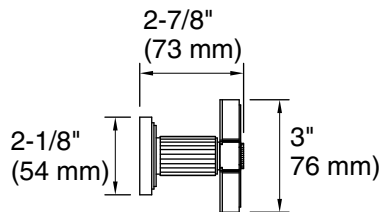

### FEATURES

- Solid brass construction for durability and reliability
- Available with lever or cross handles
- Quarter-turn washerless ceramic disc valves
- 1.2 gal/min (4.5 l/min) maximum flow rate
- Meets CalGreen requirements for bathroom sink faucets
- Complements the Vir Stil collection

### CODES/STANDARDS APPLICABLE

- Specified model meets or exceeds the following:
- ASME A112.18.1M/CSA B125
  - ADA
  - NSF 61

P24200

**P24200-LV**

**Handle Options**

**P24200-CR**

**Soft Touch Drain**

SPECIFIED MODEL					
Model	Description	Finishes			
P24200-LV	Vir Stil Wall-Mounted Basin Set, Lever Handles	<input type="checkbox"/> CP Polished Chrome	<input type="checkbox"/> AD Nickel Silver	<input type="checkbox"/> AG Brushed Nickel	<input type="checkbox"/> LB Bronze
P24200-CR	Vir Stil Wall-Mounted Basin Set, Cross Handles	<input type="checkbox"/> CP Polished Chrome	<input type="checkbox"/> AD Nickel Silver	<input type="checkbox"/> AG Brushed Nickel	<input type="checkbox"/> LB Bronze
Required Rough-in					
P24930-00	Rough-in	<input type="checkbox"/> NA			