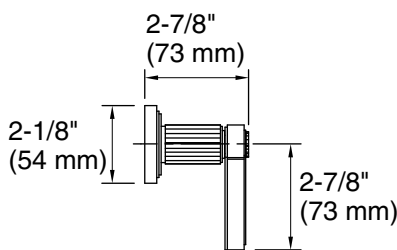

### FEATURES

- Solid brass construction for durability and reliability
- Available with lever or cross handles
- Quarter-turn washerless ceramic disc valves
- 1.2 gal/min (4.5 l/min) maximum flow rate
- Meets CalGreen requirements for bathroom sink faucets
- Complements the Vir Stil collection

### CODES/STANDARDS APPLICABLE

- Specified model meets or exceeds the following:
- ASME A112.18.1M/CSA B125
  - ADA
  - NSF 61

P24200

**P24200-LV**

**Handle Options**

**P24200-CR**

**Soft Touch Drain**

SPECIFIED MODEL					
Model	Description	Finishes			
P24200-LV	Vir Stil Wall-Mounted Basin Set, Lever Handles	<input type="checkbox"/> CP Polished Chrome	<input type="checkbox"/> AD Nickel Silver	<input type="checkbox"/> AG Brushed Nickel	<input type="checkbox"/> LB Bronze
P24200-CR	Vir Stil Wall-Mounted Basin Set, Cross Handles	<input type="checkbox"/> CP Polished Chrome	<input type="checkbox"/> AD Nickel Silver	<input type="checkbox"/> AG Brushed Nickel	<input type="checkbox"/> LB Bronze
Required Rough-in					
P24930-00	Rough-in	<input type="checkbox"/> NA			