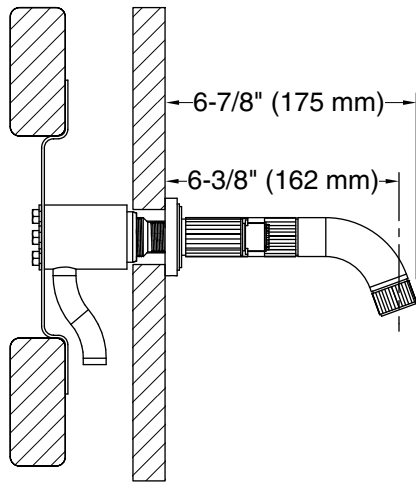

### FEATURES

- Solid brass construction for durability and reliability
- Available with lever or cross handles
- Quarter-turn washerless ceramic disc valves
- 1.2 gal/min (4.5 l/min) maximum flow rate
- Meets CalGreen requirements for bathroom sink faucets
- Complements the Vir Stil collection

### CODES/STANDARDS APPLICABLE

- Specified model meets or exceeds the following:
- ASME A112.18.1M/CSA B125
  - ADA
  - NSF 61

P24200

**P24200-LV**

**Handle Options**

**P24200-CR**

**Soft Touch Drain**

SPECIFIED MODEL					
Model	Description	Finishes			
P24200-LV	Vir Stil Wall-Mounted Basin Set, Lever Handles	<input type="checkbox"/> CP Polished Chrome	<input type="checkbox"/> AD Nickel Silver	<input type="checkbox"/> AG Brushed Nickel	<input type="checkbox"/> LB Bronze
P24200-CR	Vir Stil Wall-Mounted Basin Set, Cross Handles	<input type="checkbox"/> CP Polished Chrome	<input type="checkbox"/> AD Nickel Silver	<input type="checkbox"/> AG Brushed Nickel	<input type="checkbox"/> LB Bronze
Required Rough-in					
P24930-00	Rough-in	<input type="checkbox"/> NA			