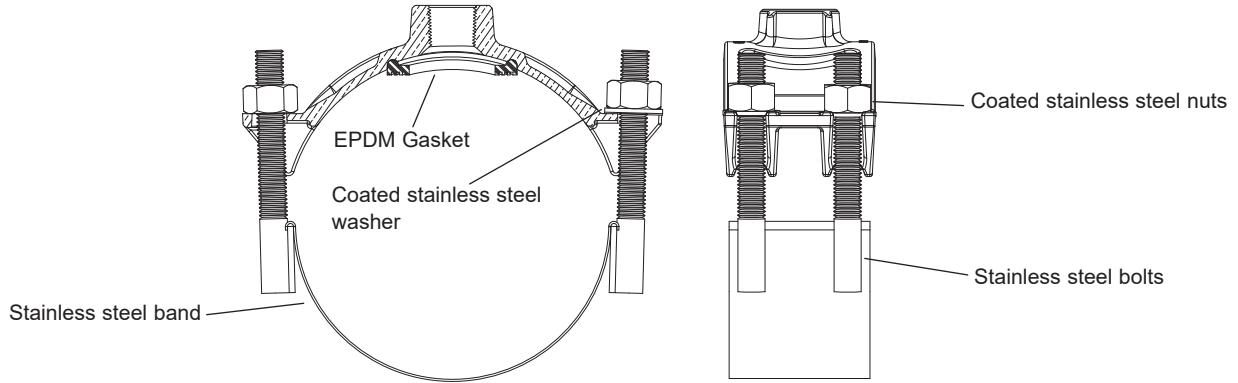

SUBMITTAL INFORMATION

Brass Saddles for C900 - (202BS-xxx-xxx style)

202BS DOUBLE BAND BRASS SADDLES FOR C900 PVC, STEEL SIZE PVC PIPE OR DUCTILE IRON PIPE

PVC PIPE SIZE	ACTUAL O.D. (IN.)	APPROX. WT. LBS.	CATALOG NUMBER	✓ SUBMITTED ITEM(S)
4"	4.80	6.6	202BS-480-TAP	
*6"	6.63	7.7	202BS-663-TAP	
6"	6.90	7.7	202BS-690-TAP	
*8"	8.63	8.8	202BS-863-TAP	
8"	9.05	8.8	202BS-905-TAP	
*10"	10.75	10.7	202BS-1075-TAP	
10"	11.10	10.7	202BS-1110-TAP	
*12"	12.75	11.8	202BS-1275-TAP	
12"	13.20	11.8	202BS-1320-TAP	
**14"	15.30	18.0	202BS-1530-TAP	
**16"	17.40	23.0	202BS-1740-TAP	
**18"	19.50	25.0	202BS-1950-TAP	
**20"	21.60	25.5	202BS-2160-TAP	
**24"	25.80	26.0	202BS-2580-TAP	
**30"	32.00	27.0	202BS-3200-TAP	

* Sized for steel PVC with 3/4" and 1" taps only.

** Only 14" saddle and larger are available with 1-1/4" tap

OUTLET TAP CODE

CC (AWWA) THREAD		IP THREAD	
THREAD	CODE NUMBER	THREAD	CODE NUMBER
3/4" CC	CC3	3/4" IP	IP3
1" CC	CC4	1" IP	IP4
1-1/4" CC	Δ CC5	1-1/4" IP	Δ IP5
1-1/2" CC	CC6	1-1/2" IP	IP6
2" CC	CC7	2" IP	IP7

Δ Contact factory for availability

To Order: Select the catalog number for the desired pipe range and complete the catalog number by adding the outlet thread tap code.
Example: A double band saddle for 6.90 C900 PVC pipe with a 3/4" CC thread would be 202BS-690-CC3.

FEATURES

- All brass conforms to AWWA Standard C800 (ASTM B62 and/or ASTM B584, UNS NO C83600 - 85-5-5-5)
- Band and 5/8" UNC threaded studs are made of type 304 stainless steel. Welds are fully passivated for corrosion resistance.
- Gasket is EPDM rubber per ASTM D2000
- Stainless steel nuts are coated to prevent galling
- Saddle is designed and suitable for use on both PVC and ductile iron pipe