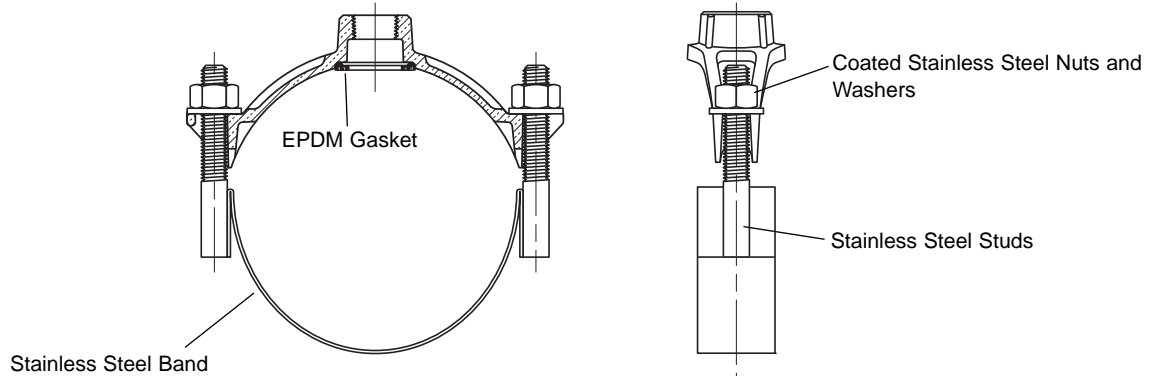

SUBMITTAL INFORMATION

Brass Saddles For C900 PVC - (101BS-xxx-xxx style)

101BS SINGLE BAND BRASS SADDLES FOR C900 PVC PIPE OR DUCTILE IRON PIPE

PVC PIPE SIZE	ACTUAL O.D.	APPROX. WT. LBS.	TAP SIZE & TYPE	CATALOG NUMBER	✓ SUBMITTED ITEM(S)
4"	4.80	3.0	3/4" AWWA	101BS-480-CC3	
			1" AWWA	101BS-480-CC4	
			3/4" IP	101BS-480-IP3	
			1" IP	101BS-480-IP4	
*6"	6.90	3.8	3/4" AWWA	101BS-690-CC3	
			1" AWWA	101BS-690-CC4	
			3/4" IP	101BS-690-IP3	
			1" IP	101BS-690-IP4	
8"	9.05	4.4	3/4" AWWA	101BS-905-CC3	
			1" AWWA	101BS-905-CC4	
			3/4" IP	101BS-905-IP3	
			1" IP	101BS-905-IP4	
10"	11.10	5.4	3/4" AWWA	101BS-1110-CC3	
			1" AWWA	101BS-1110-CC4	
			3/4" IP	101BS-1110-IP3	
			1" IP	101BS-1110-IP4	
12"	13.20	5.9	3/4" AWWA	101BS-1320-CC3	
			1" AWWA	101BS-1320-CC4	
			3/4" IP	101BS-1320-IP3	
			1" IP	101BS-1320-IP4	

* Available with a 1-1/4" tap. Contact factory.

FEATURES

- All brass conforms to AWWA Standard C800 (ASTM B62 and ASTM B584, UNS NO C83600 - 85-5-5-5)
- Bands and 5/8" UNC threaded studs are made of 18-8 type 304 stainless steel. Welds are fully passivated for corrosion resistance
- Gasket is EPDM rubber ASTM D2000
- Stainless steel nuts are coated to prevent galling
- Saddle is designed and suitable for use on both PVC and ductile iron pipe