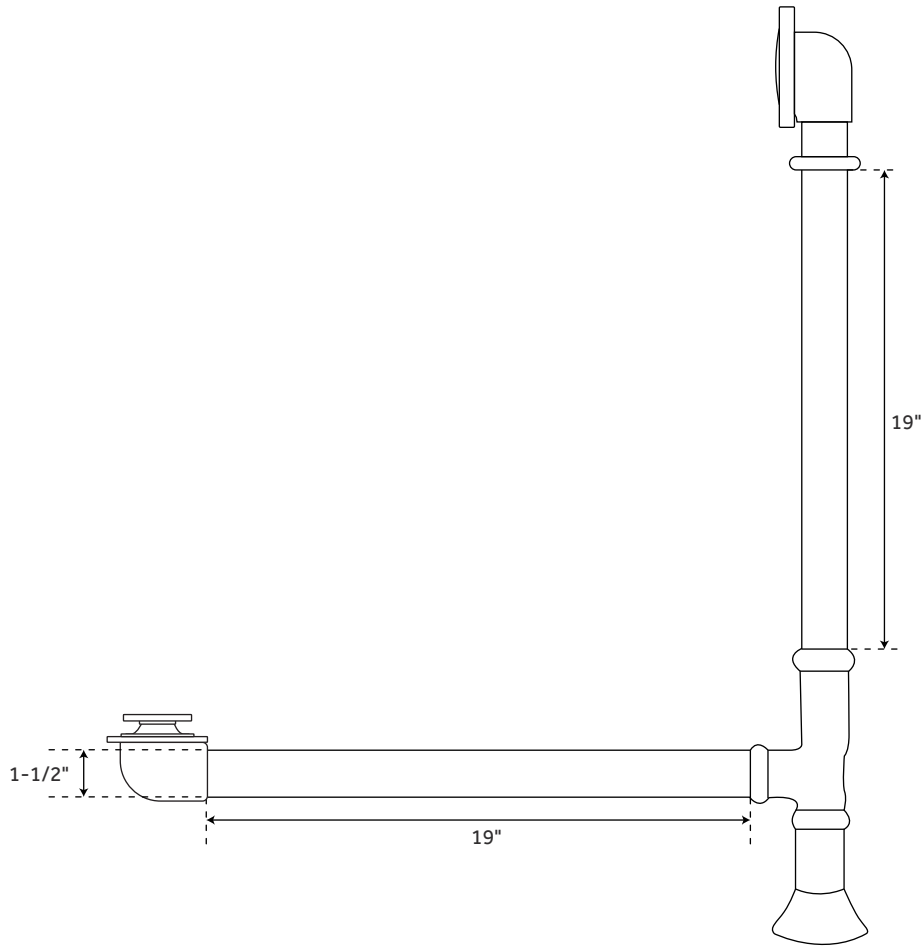

# EXTENDED

POP-UP TUB DRAIN - 1-1/2" TUBING

SKU: 946576

## FEATURES

Material: Brass