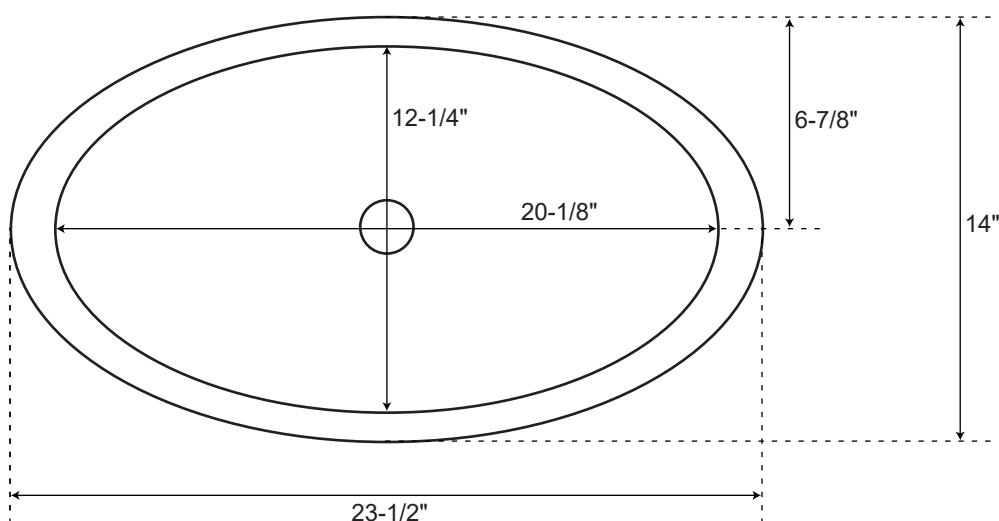

SPECIFICATIONS

Overall Dimensions	23-1/2" L x 14" W (front to back) x 4-3/8" H
Interior Dimensions	20-1/8" L x 12-1/4" W (front to back)
Water Depth to Rim	3-1/2"
Water Depth to Overflow	N/A
Drain Hole	1-1/2"
Faucet Deck	N/A
Faucet Configurations	None

Abriana

Oval Resin Vessel Sink

All measurements are approximate.

Top

Front