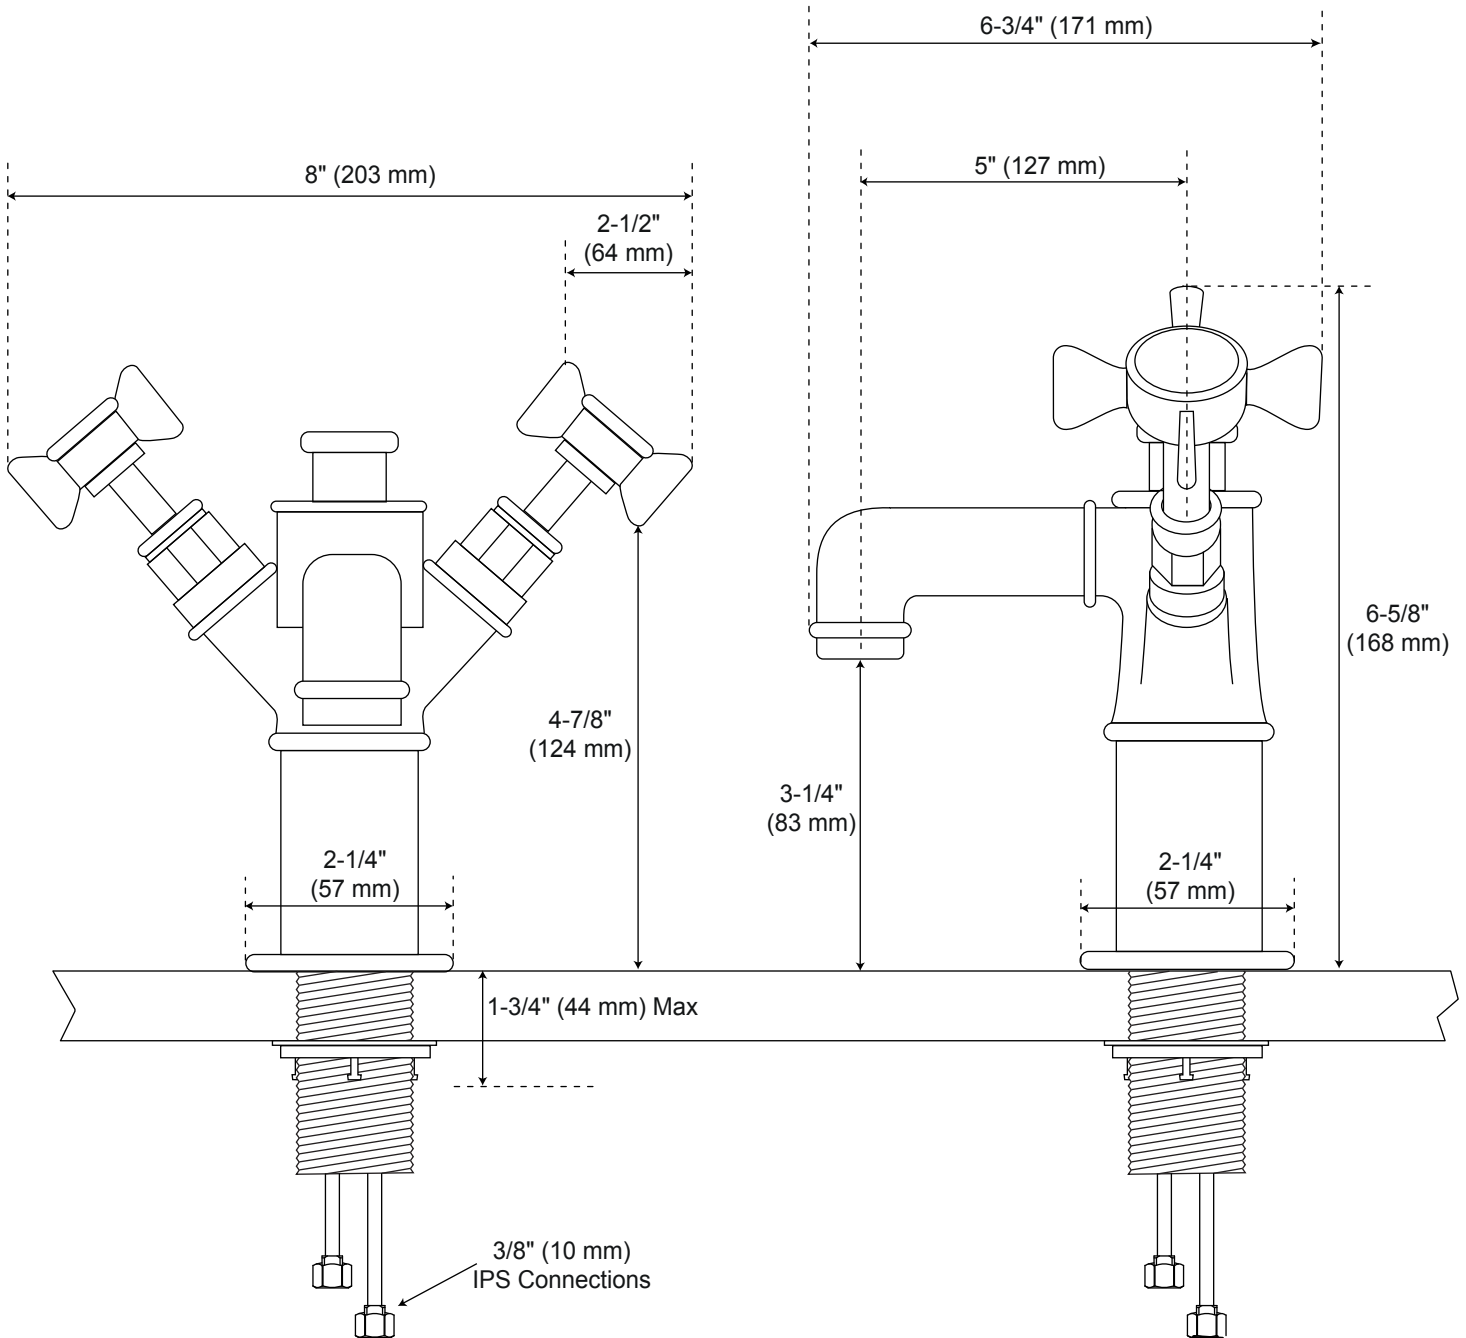

# Waterson

Single Hole Bathroom Faucet

Front

Side

All product dimensions are nominal.