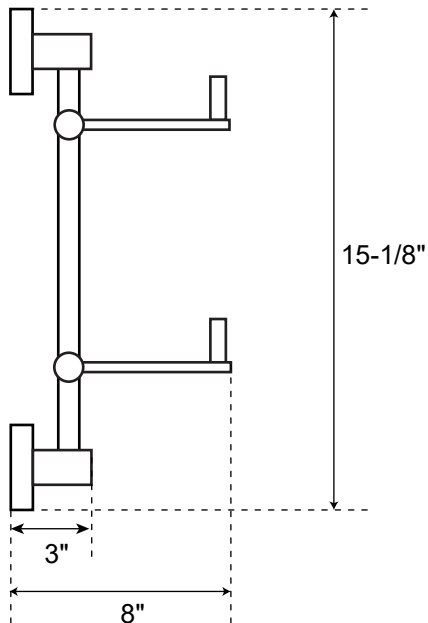

# SPECIFICATIONS

Overall Dimensions	17" W (front to back) x 8" D x 15-1/8" H
--------------------	--

*All measurements are approximate.*

## Ceeley

Tempered Glass Shelf  
-Two Shelves

Front

Side

Top - Glass Shelf