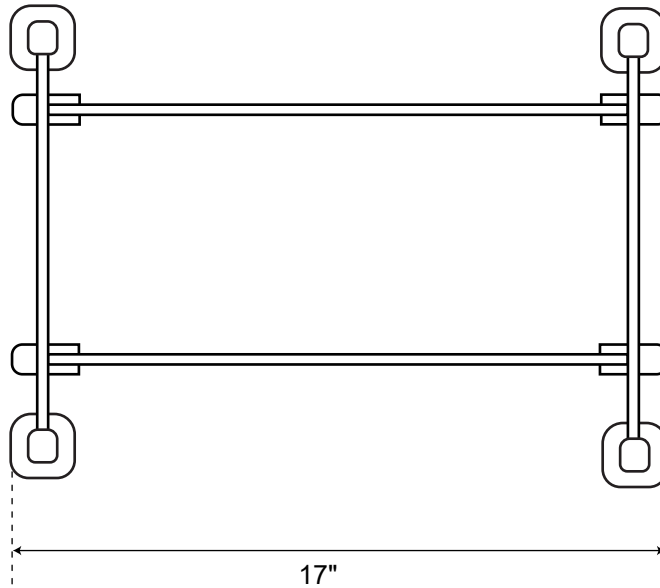

# SPECIFICATIONS

Overall Dimensions	17" W (front to back) x 8" D x 15-1/8" H
--------------------	--

*All measurements are approximate.*

## Ceeley

Tempered Glass Shelf  
-Two Shelves

Front

Side

Top - Glass Shelf